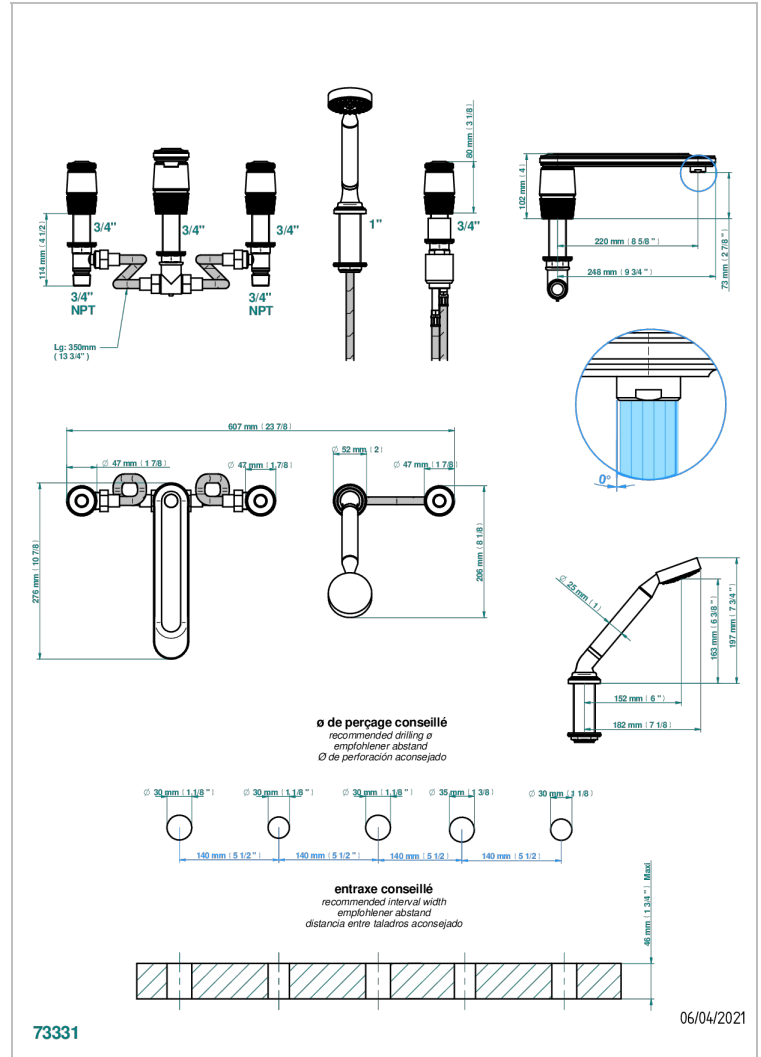

5-hole bath/shower mixer with super goliath spout, 2 x 3/4" valves, and rim mounted handshower supplied by progressive cartridge mixer

CHARACTERISTIC

- Corvaair Portoro
- 5-hole bath/shower mixer with super goliath spout, 2 x 3/4" valves, and rim mounted handshower supplied by progressive cartridge mixer

TECHNICAL SPECS

- Recommandé : 3 bars (max. 5 bars) - Advised : 43,5 psi (max. 72 psi)
- Bec : 35 l/min à 3 bars - Douchette : 9,5 l/min à 3 bars
- Spout : 9.26 gpm at 43.5 psi - Handshower : 2.5 gpm at 43.5 psi