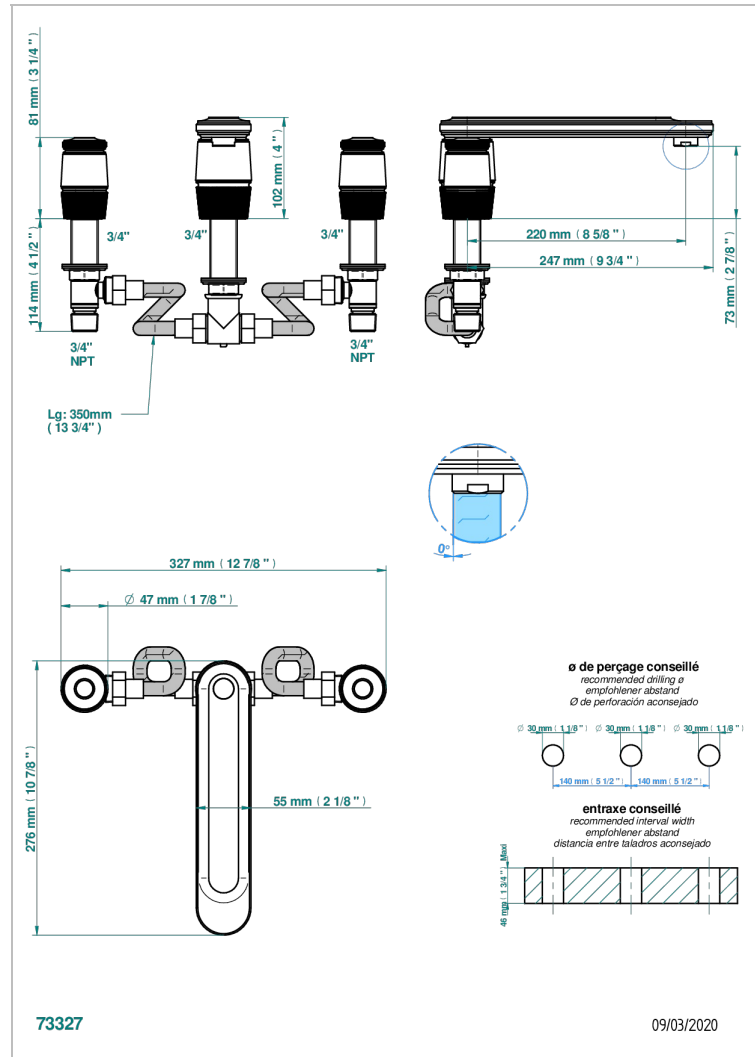

CORVAIR PORTORO

U8H-25SGUS

Roman tub set with 3/4" valves

CHARACTERISTIC

- Corvaair Portoro
- Roman tub set with 3/4" valves

TECHNICAL SPECS

- Recommandé : 3 bars (max. 5 bars) - Advised : 43,5 psi (max. 72 psi)
- Bec : 35 l/min à 3 bars
- Spout : 9.26 gpm at 43.5 psi