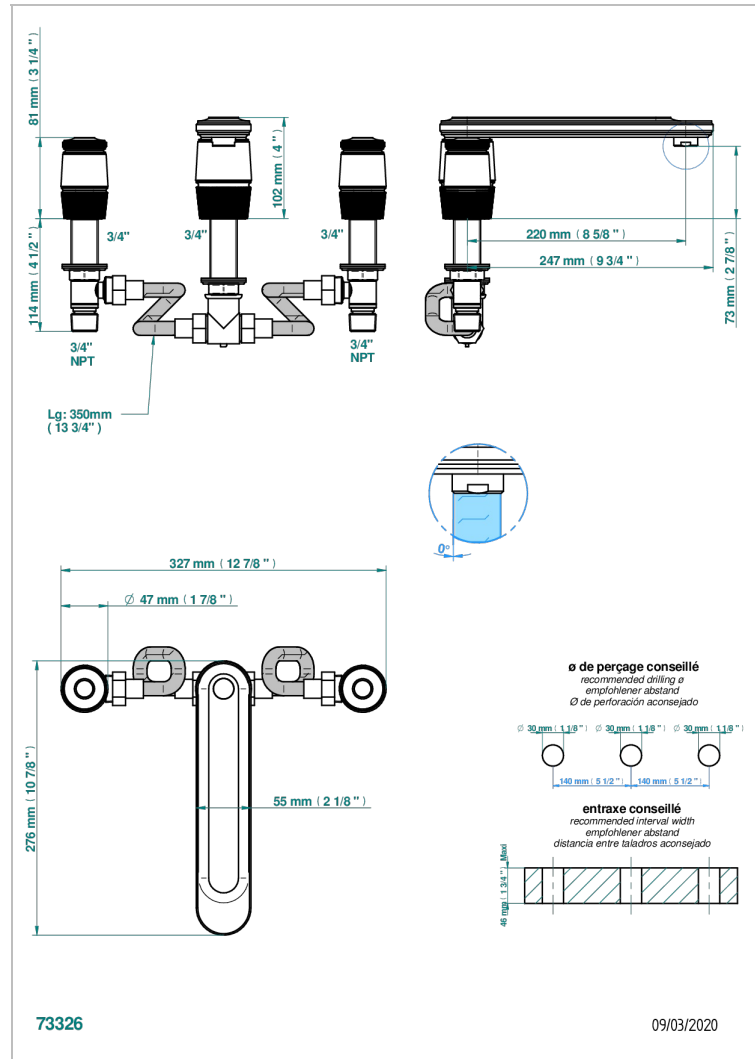

CORVAIR HOWLITE

U8F-25SGUS

Roman tub set with 3/4" valves

CHARACTERISTIC

- Corvaire Howlite
- Roman tub set with 3/4" valves

TECHNICAL SPECS

- Recommandé : 3 bars (max. 5 bars) - Advised : 43,5 psi (max. 72 psi)
- Bec : 35 l/min à 3 bars
- Spout : 9.26 gpm at 43.5 psi