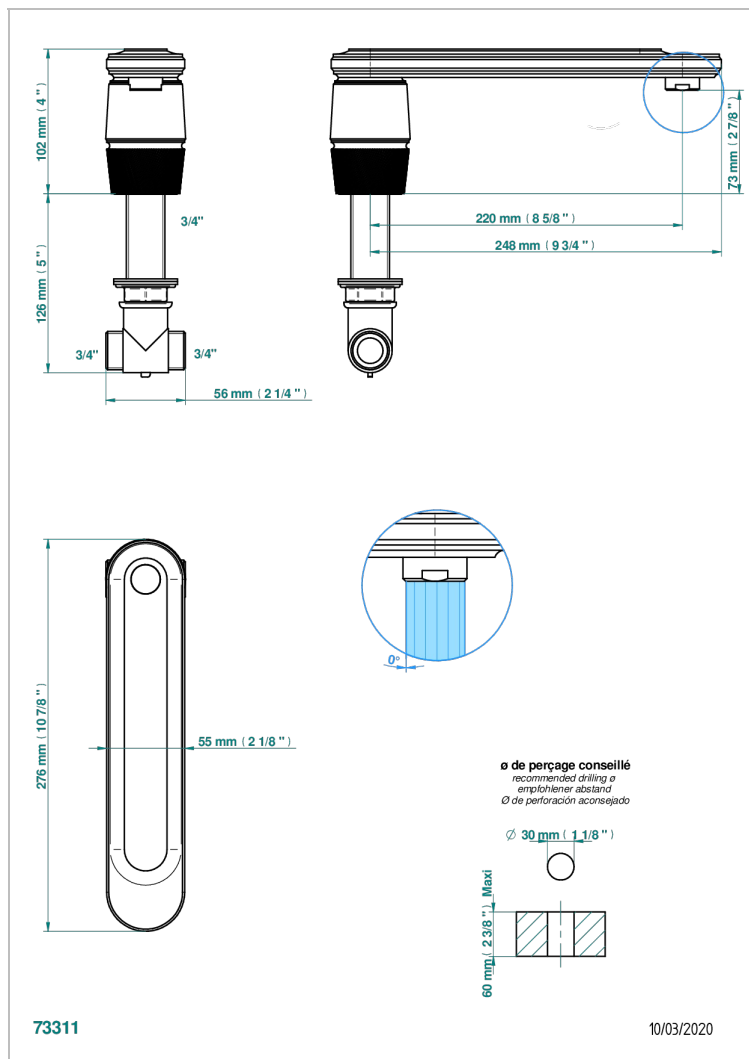

# CORVAIR PORTORO WITH LEVER

U8J-29SG

Rim mounted bath spout, super goliath

THG<sup>®</sup>  
PARIS

## CHARACTERISTIC

- Corvaair Portoro with lever
- Rim mounted bath spout, super goliath

## TECHNICAL SPECS

- Recommandé : 3 bars (max. 5 bars) - Advised : 43,5 psi (max. 72 psi)
- Bec : 35 l/min à 3 bars
- Spout : 9.26 gpm at 43.5 psi