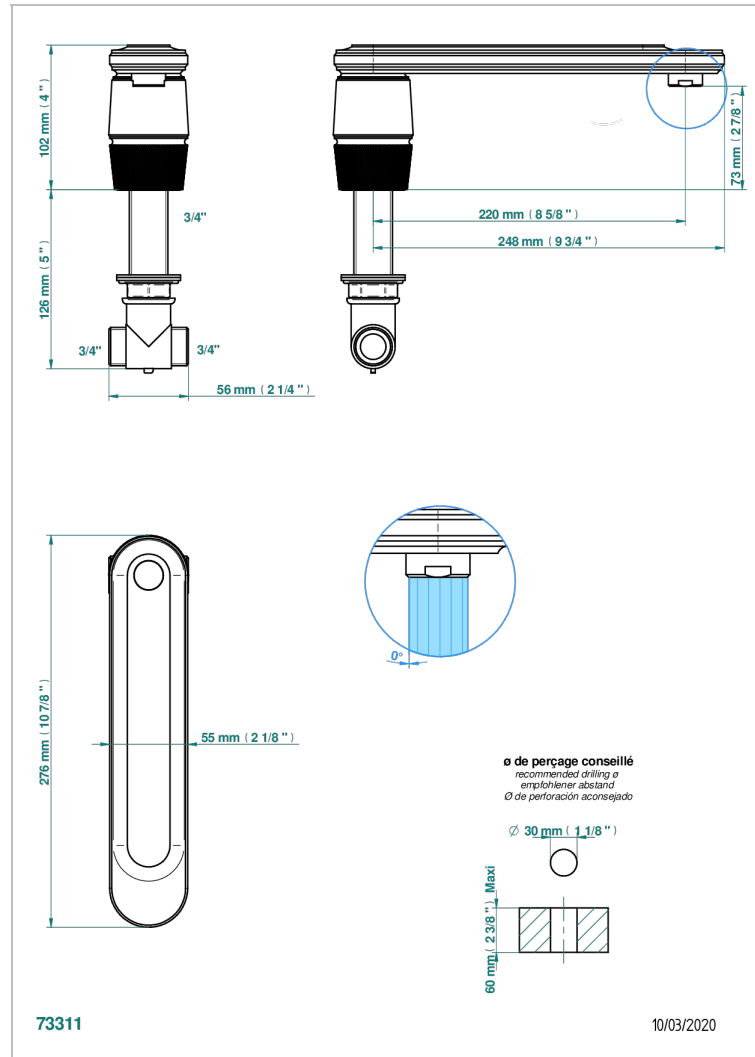

# CORVAIR PORTORO

U8H-29SG

Rim mounted bath spout, super goliath

THG<sup>®</sup>  
PARIS

## CHARACTERISTIC

- Corvaair Portoro
- Rim mounted bath spout, super goliath

## TECHNICAL SPECS

- Recommandé : 3 bars (max. 5 bars) - Advised : 43,5 psi (max. 72 psi)
- Bec : 35 l/min à 3 bars
- Spout : 9.26 gpm at 43.5 psi