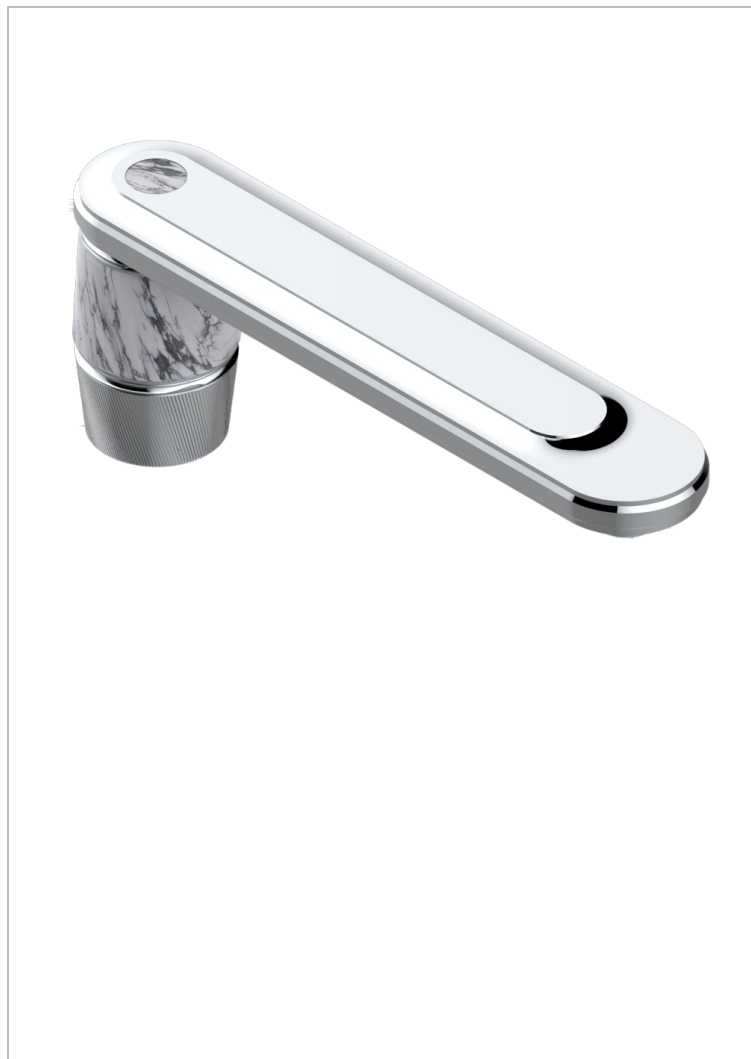

CORVAIR HOWLITE WITH LEVER HANDLES

U8G-295G

Bathtub spout

CHARACTERISTIC

- Corvaire Howlite with lever handles
- Bathtub spout

TECHNICAL SPECS

- Recommandé : 3 bars (max. 5 bars) - Advised : 43,5 psi (max. 72 psi)
- Bec : 35 l/min à 3 bars
- Spout : 9.26 gpm at 43.5 psi

AVAILABLE FINITIONS

Black ceram - D30
Blush PVD - H62
Brass color PVD - H49
Brown bronze color PVD - F33
Chrome polished - A02
Gold color PVD - H52

Gold mat - F07
Gold polished - F01
Graphite PVD - H64
Light coated bronze - D01
Matt Umber PVD - H67
Matt blush PVD - H60

Matt brass color PVD - H50
Matt brown bronze color PVD - F34
Matt chrome (American satin) - C02
Matt gold color PVD - H53
Matt graphite PVD - H65
Matt nickel (American satin) - C01

Matt nickel color PVD - H56
Nickel color PVD - H55
Nickel polished - B01
Soft gold - F30
Soft matt gold - F31
Umber PVD - H66