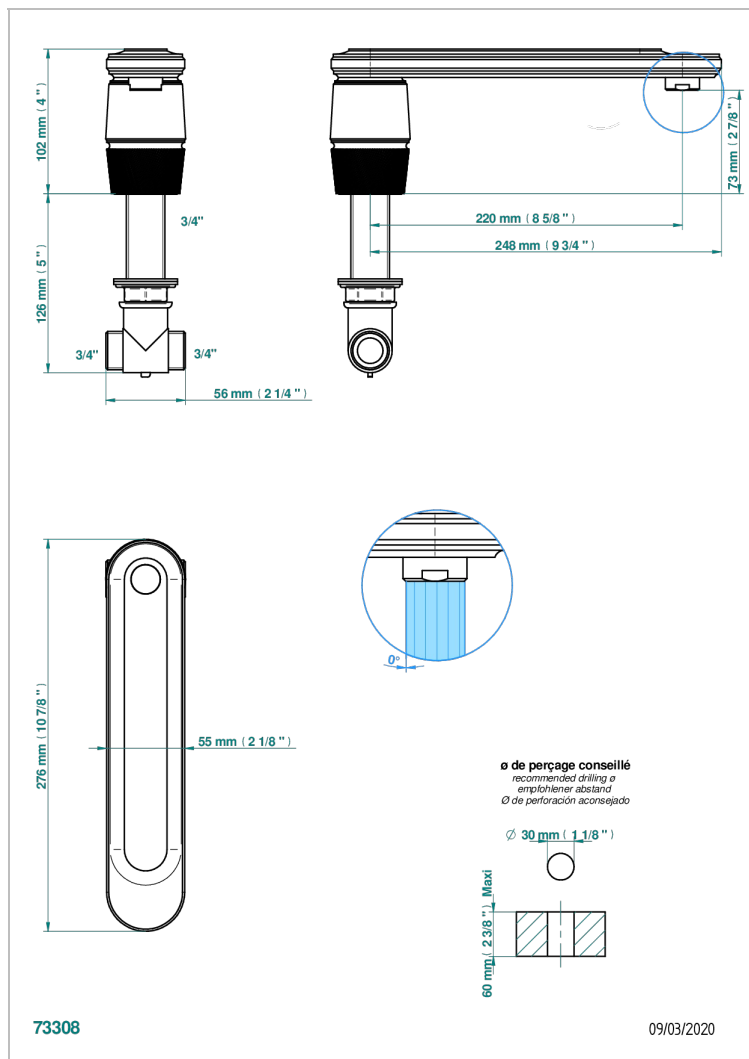

CORVAIR HOWLITE WITH LEVER HANDLES

U8G-295G

Bathtub spout

CHARACTERISTIC

- Corvaire Howlite with lever handles
- Bathtub spout

TECHNICAL SPECS

- Recommandé : 3 bars (max. 5 bars) - Advised : 43,5 psi (max. 72 psi)
- Bec : 35 l/min à 3 bars
- Spout : 9.26 gpm at 43.5 psi