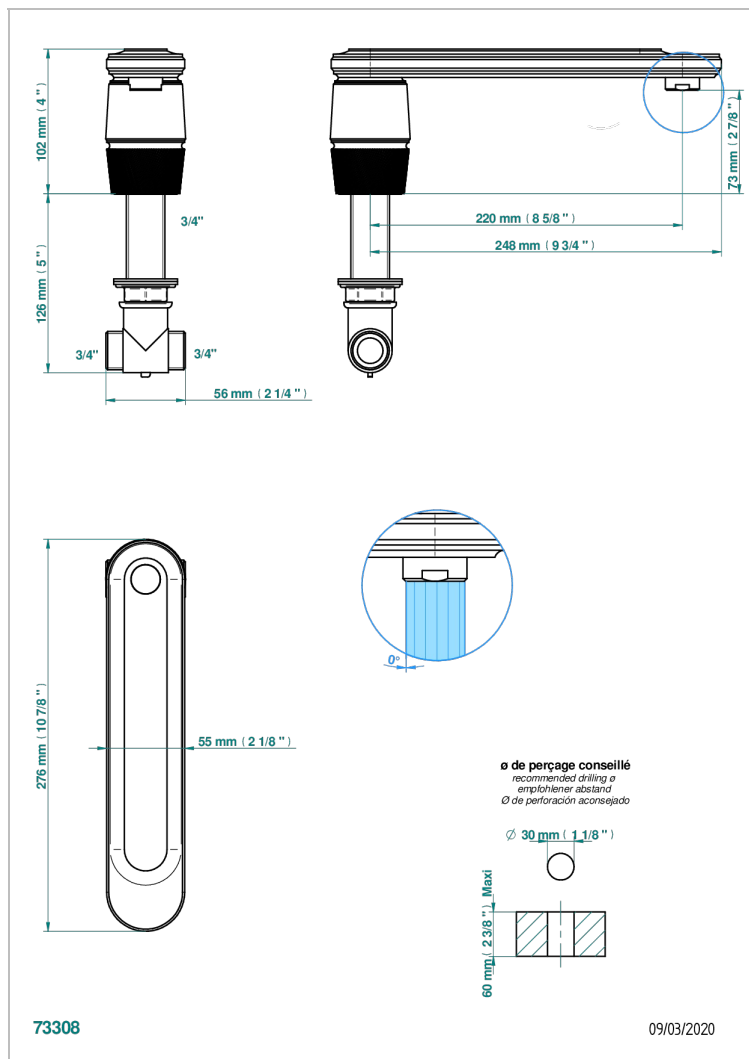

CORVAIR HOWLITE WITH LEVER

U8G-29SG

Rim mounted bath spout, super goliath

THG[®]
PARIS

CHARACTERISTIC

- Corvaire Howlite with lever
- Rim mounted bath spout, super goliath

TECHNICAL SPECS

- Recommandé : 3 bars (max. 5 bars) - Advised : 43,5 psi (max. 72 psi)
- Bec : 35 l/min à 3 bars
- Spout : 9.26 gpm at 43.5 psi