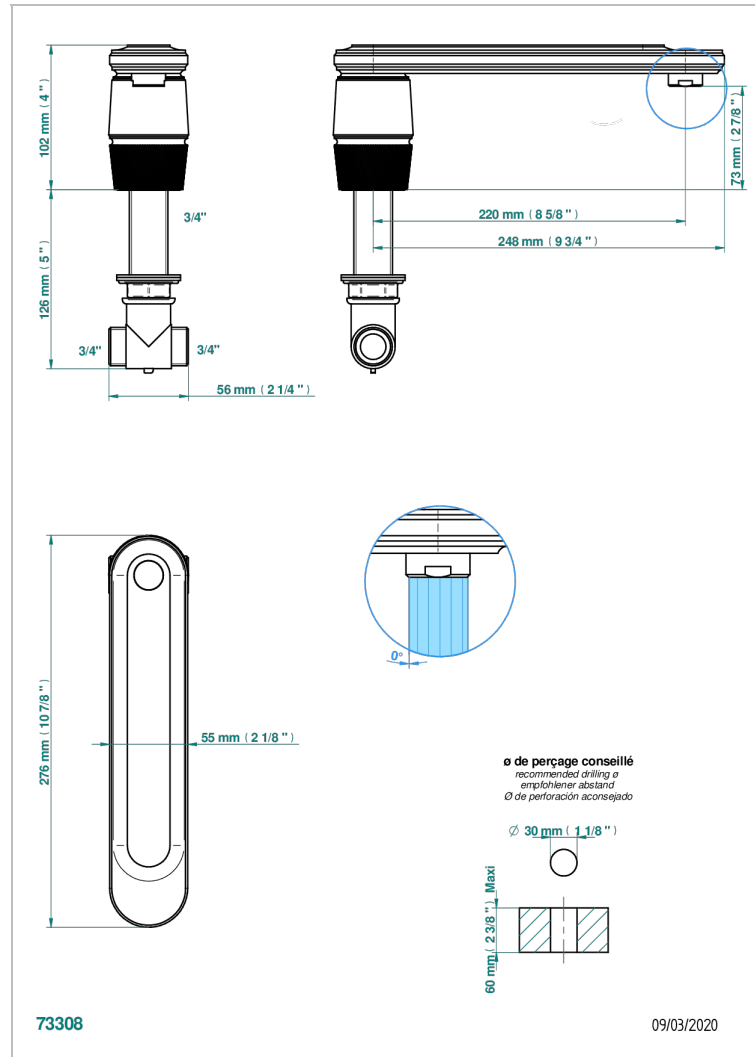

# CORVAIR HOWLITE

U8F-29SG

Rim mounted bath spout, super goliath

THG<sup>®</sup>  
PARIS

## CHARACTERISTIC

- Corvairst Howlith
- Rim mounted bath spout, super goliath

## TECHNICAL SPECS

- Reconnandé : 3 bars (max. 5 bars) - Advised : 43,5 psi (max. 72 psi)
- Bec : 35 l/min à 3 bars
- Spout : 9.26 gpm at 43.5 psi