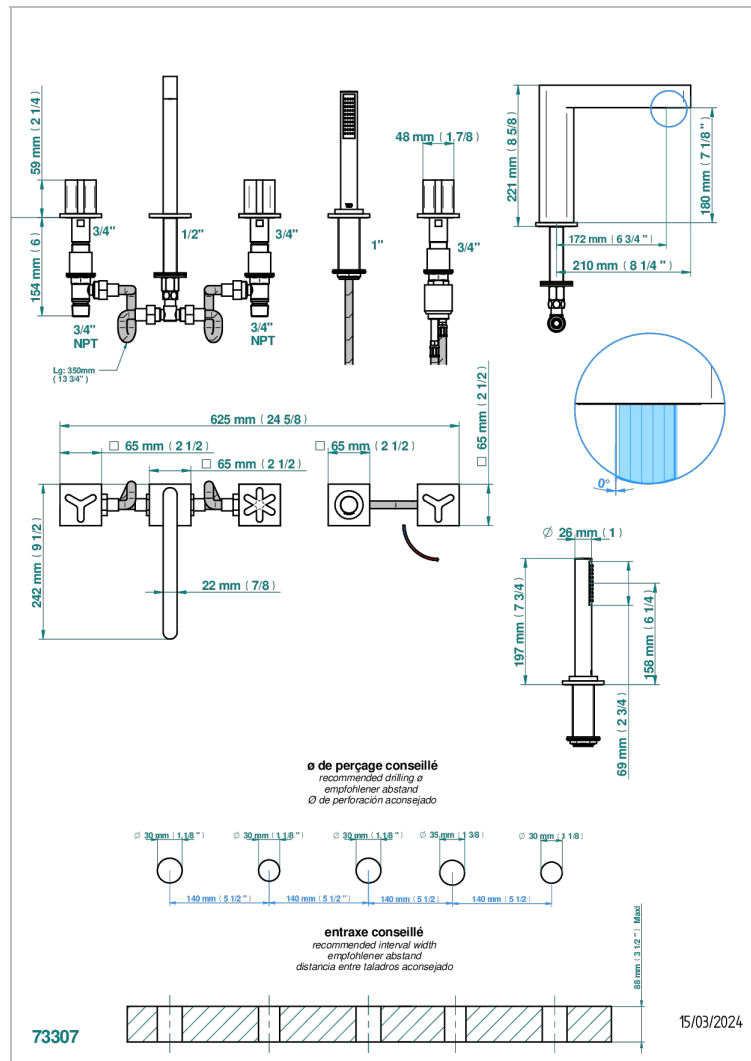

ICON-X

U7G-1132SG

5-hole bath/shower mixer with super goliath spout, 2 x 3/4" valves, and rim mounted handshower supplied by progressive cartridge mixer

CHARACTERISTIC

- Icon-x
- 5-hole bath/shower mixer with super goliath spout, 2 x 3/4" valves, and rim mounted handshower supplied by progressive cartridge mixer