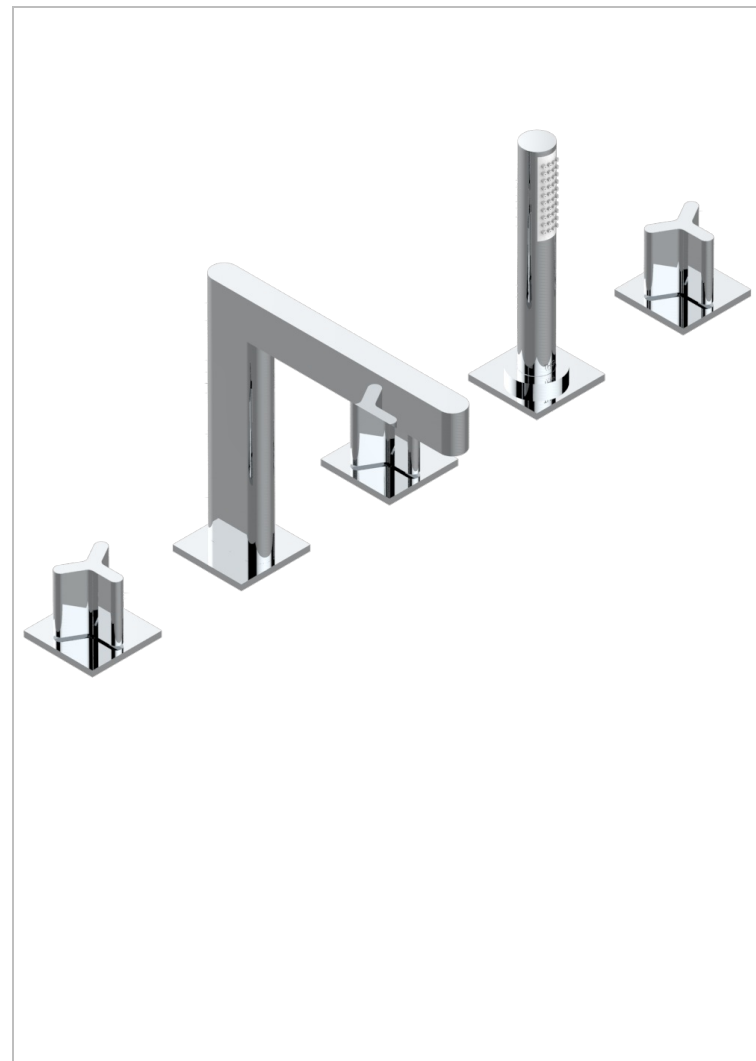

ICON-X

U7G-1132SG

5-hole bath/shower mixer with super goliath spout, 2 x 3/4" valves, and rim mounted handshower supplied by progressive cartridge mixer

CHARACTERISTIC

- Icon-x
- 5-hole bath/shower mixer with super goliath spout, 2 x 3/4" valves, and rim mounted handshower supplied by progressive cartridge mixer

AVAILABLE FINITIONS

Antique nickel - H28
Black ceram - D30
Blush PVD - H62
Brass color PVD - H49
Brown bronze color PVD - F33
Gold color PVD - H52

Graphite PVD - H64
Matt Umber PVD - H67
Matt blush PVD - H60
Matt brass color PVD - H50
Matt brown bronze color PVD - F34
Matt chrome - C02