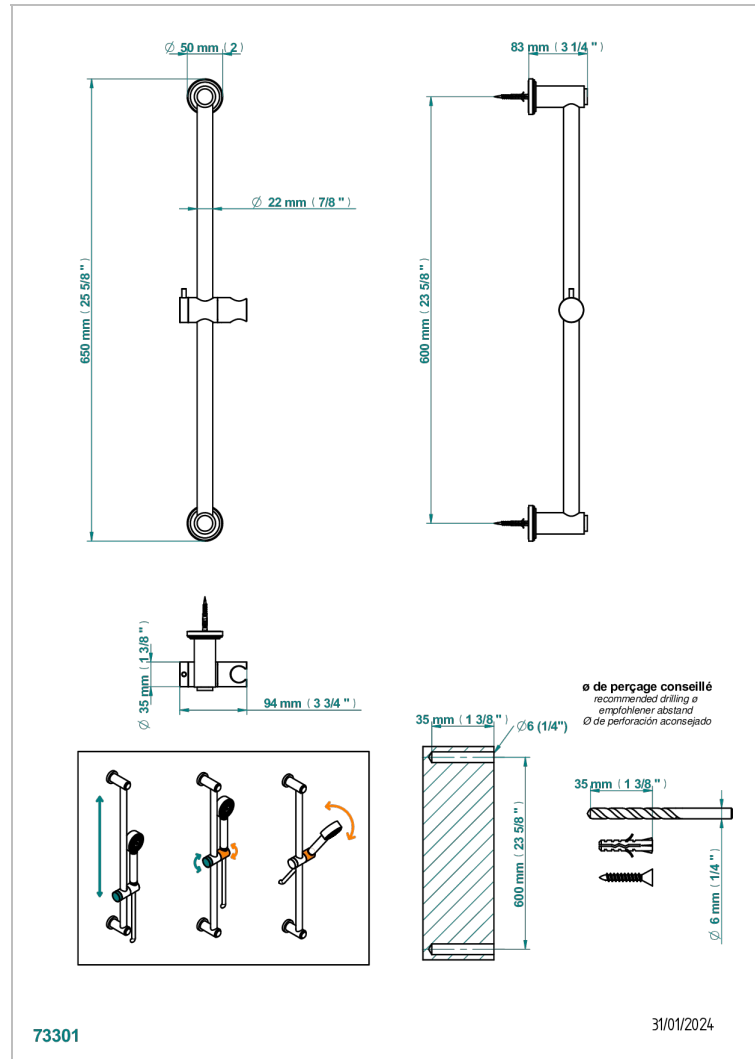

CORVAIR WITH LEVER HANDLES

U8E-258

60 cm SLIDE BAR AND HOOK

CHARACTERISTIC

- Corvoir with lever handles
- 60 cm SLIDE BAR AND HOOK

AVAILABLE FINITIONS

Black ceram - D30
Blush PVD - H62
Brass color PVD - H49
Brown bronze color PVD - F33
Chrome polished - A02
Gold color PVD - H52

Matt nickel color PVD - H56
Nickel color PVD - H55
Nickel polished - B01
Polished chrome with gold inlay - GA1
Soft gold - F30
Soft matt gold - F31

Umber PVD - H66