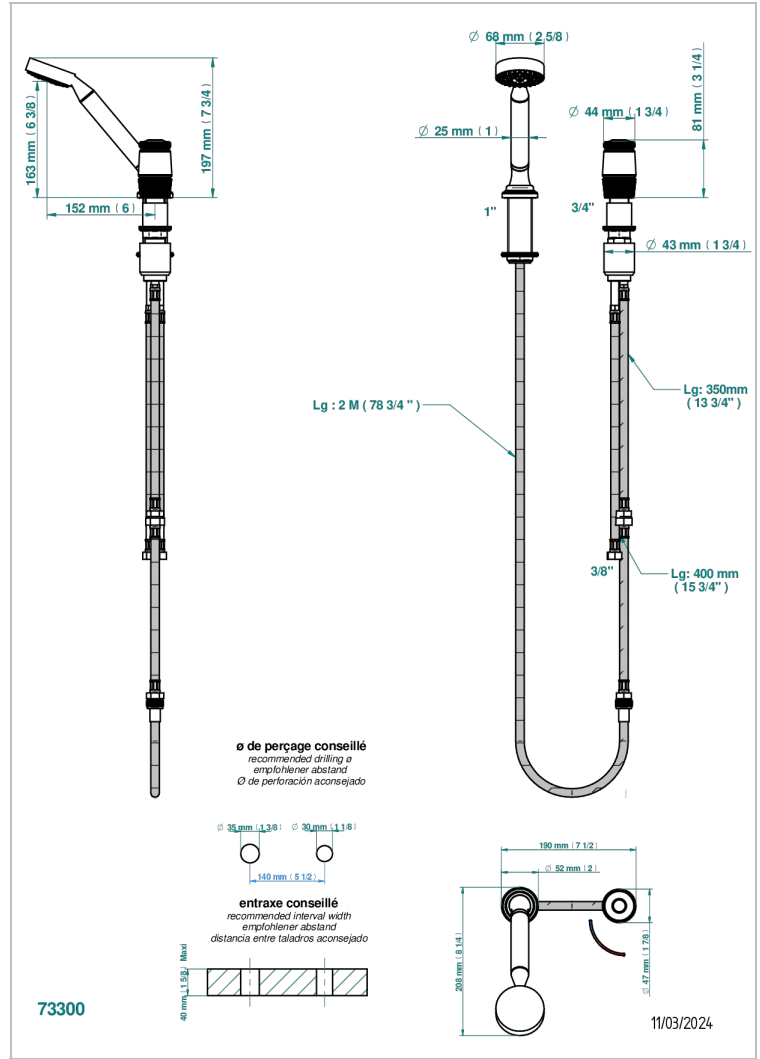

CORVAIR PORTORO

U8H-6532/60A

Deck mounted mixer with handshower, progressive cartridge

THG[®]
PARIS

CHARACTERISTIC

- ACS : 22ACCLY009

TECHNICAL SPECS

- Recommandé : 3 bars (max. 5 bars) - Advised : 43,5 psi (max. 72 psi)
- 9,5 l/min à 3 bars (2.5 gpm at 43.5 psi)

STANDARDS

AVAILABLE FINITIONS

- Black ceram - D30
- Blush PVD - H62
- Brass color PVD - H49
- Brown bronze color PVD - F33
- Chrome polished - A02
- Gold color PVD - H52

- Gold mat - F07
- Gold polished - F01
- Graphite PVD - H64
- Light coated bronze - D01
- Matt Umber PVD - H67
- Matt blush PVD - H60

- Matt brass color PVD - H50
- Matt brown bronze color PVD - F34
- Matt chrome (American satin) - C02
- Matt gold color PVD - H53
- Matt graphite PVD - H65
- Matt nickel (American satin) - C01

- Matt nickel color PVD - H56
- Nickel color PVD - H55
- Nickel polished - B01
- Soft gold - F30
- Soft matt gold - F31
- Umber PVD - H66