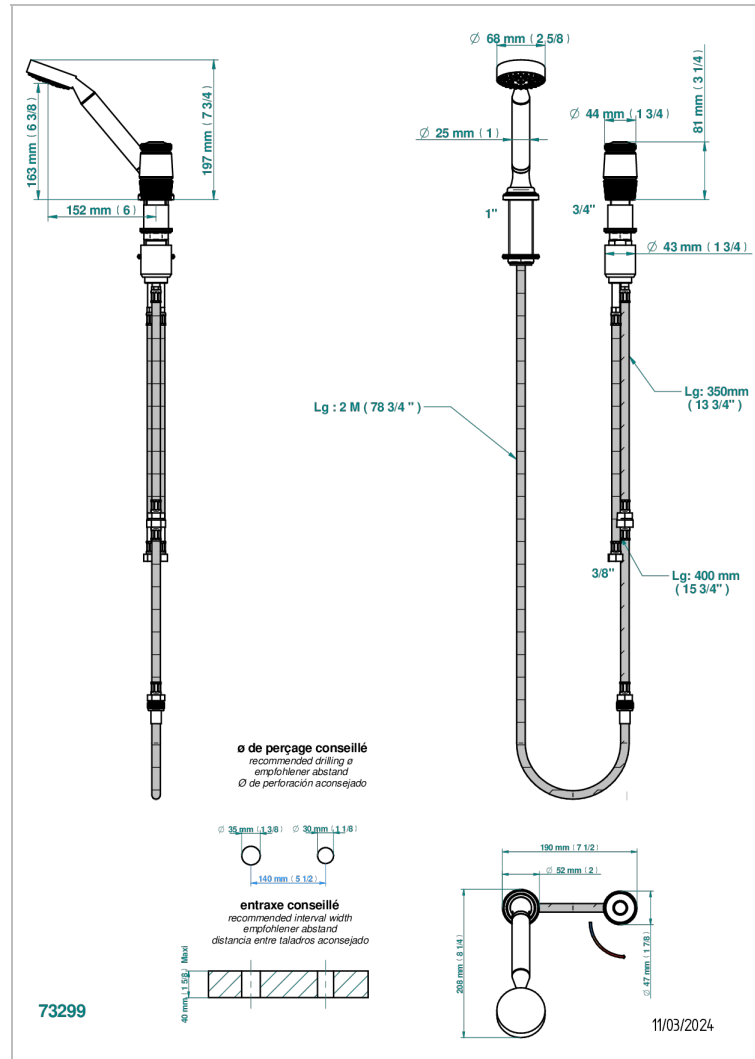

# CORVAIR HOWLITE

U8F-6532/60A

Deck mounted mixer with handshower, progressive cartridge

THG<sup>®</sup>  
PARIS

## CHARACTERISTIC

- ACS : 22ACCLY009