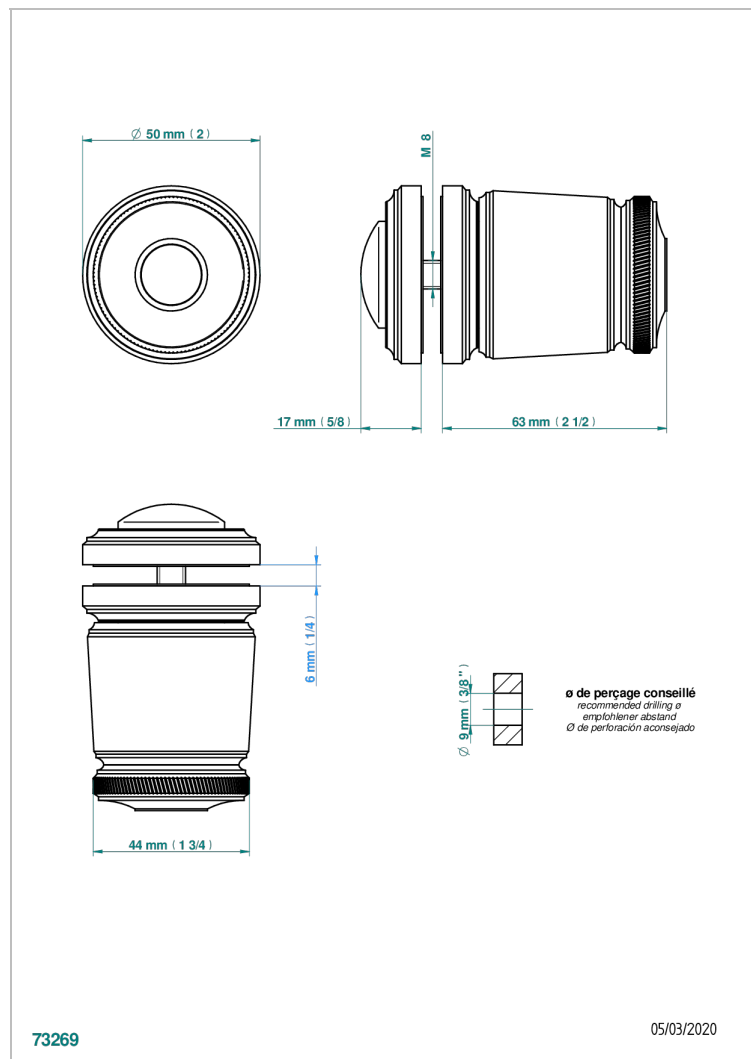

CORVAIR PORTORO WITH LEVER

U8J-639V

Large door knob

THG[®]
PARIS

CHARACTERISTIC

- Corvaair Portoro with lever
- Large door knob

AVAILABLE FINITIONS

Black ceram - D30
Blush PVD - H62
Brass color PVD - H49
Brown bronze color PVD - F33
Gold color PVD - H52
Graphite PVD - H64