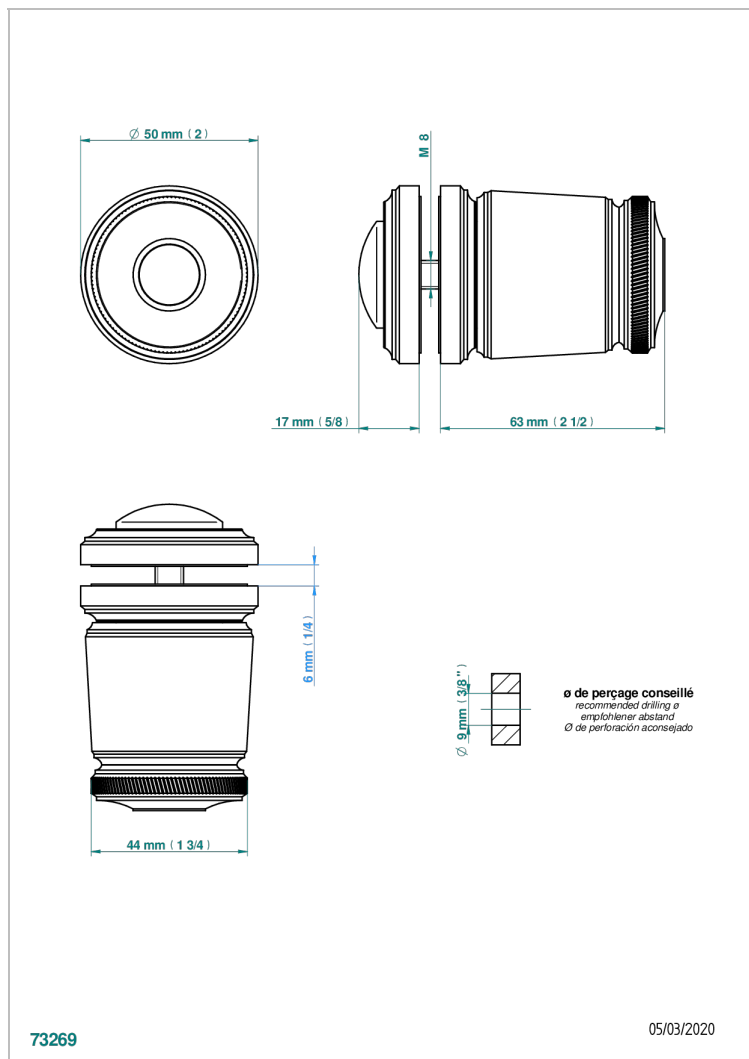

CORVAIR PORTORO WITH LEVER

U8J-639V

Large door knob

THG[®]
PARIS

CHARACTERISTIC

- Corvaair Portoro with lever
- Large door knob

AVAILABLE FINITIONS

Black ceram - D30
Blush PVD - H62
Brass color PVD - H49
Brown bronze color PVD - F33
Gold color PVD - H52
Graphite PVD - H64