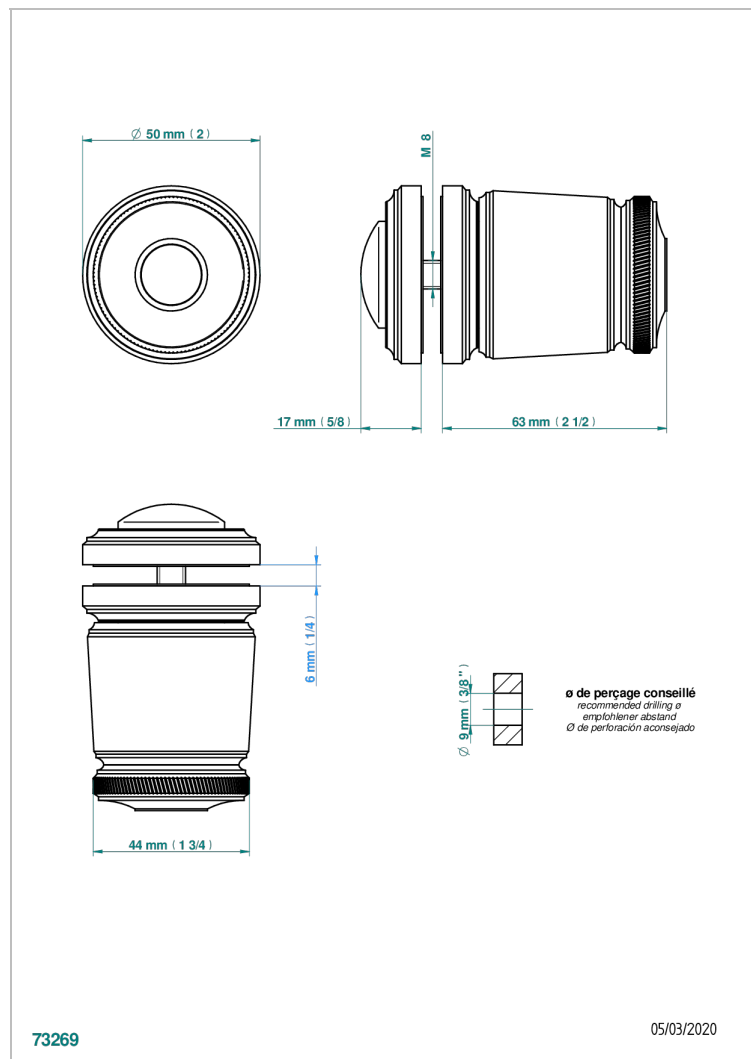

CORVAIR PORTORO

U8H-639V

Large door knob

THG[®]
PARIS

CHARACTERISTIC

- Corvaair Portoro
- Large door knob

AVAILABLE FINITIONS

Black ceram - D30
Blush PVD - H62
Brass color PVD - H49
Brown bronze color PVD - F33
Gold color PVD - H52
Graphite PVD - H64