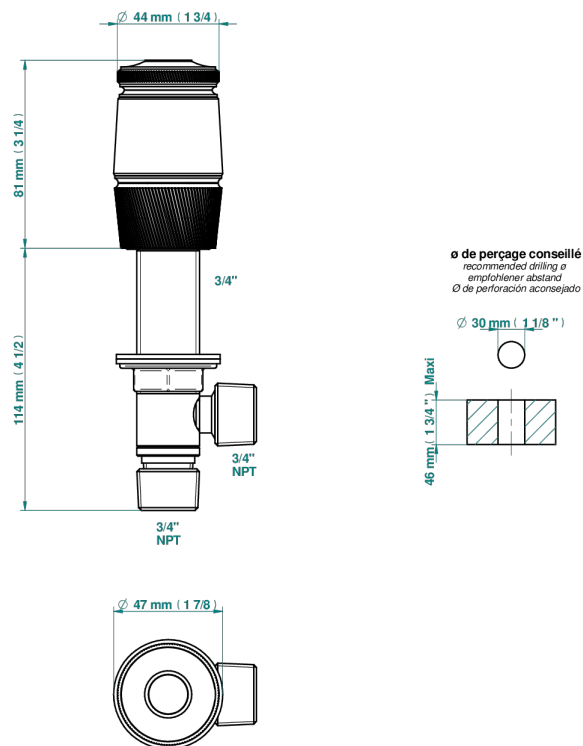

CORVAIR PORTORO

U8H-36

Rim mounted 3/4" valve

THG[®]
PARIS

73267

05/03/2020

CHARACTERISTIC

- Corvaair Portoro
- Rim mounted 3/4" valve