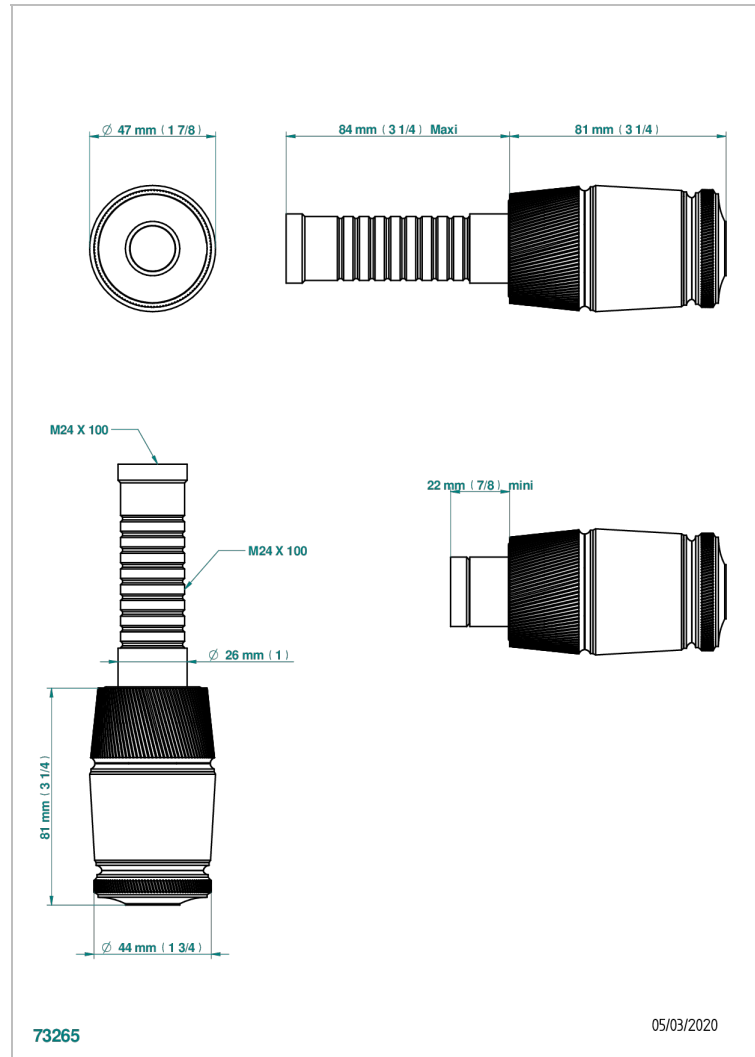

# CORVAIR PORTORO

U8H-30B

Wall volume control 30 & 32 trim

THG<sup>®</sup>  
PARIS

## CHARACTERISTIC

- Corvaair Portoro
- Wall volume control 30 & 32 trim

## RELATED SKU'S

- Ref. G00-32CUSA 3/4" Volume control wall valve with ceramic cartridge
- Ref. G00-32HUSA 3/4" Volume control wall valve with ceramic cartridge counterclockwise
- Ref. G00-30CUSA 1/2" volume control wall valve with ceramic cartridge
- Ref. G00-30HUSA 1/2" Volume control wall valve with ceramic cartridge counterclockwise