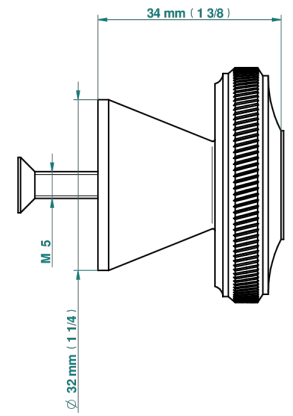

CORVAIR PORTORO WITH LEVER HANDLES

U8J-26BP

Medium size knob

THG[®]
PARIS

73263

05/03/2020

CHARACTERISTIC

- Corvaair Portoro with lever handles
- Medium size knob