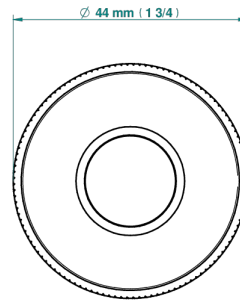

CORVAIR PORTORO WITH LEVER HANDLES

U8J-26BP

Medium size knob

THG[®]
PARIS

73263

05/03/2020

CHARACTERISTIC

- Corvaair Portoro with lever handles
- Medium size knob