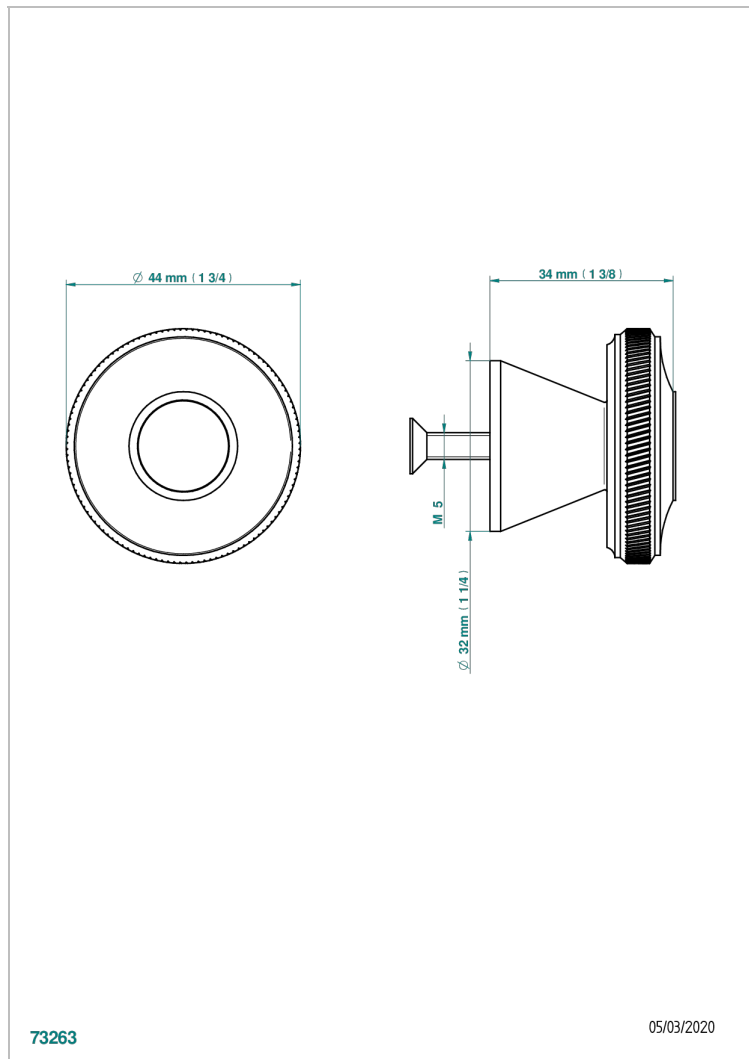

CORVAIR PORTORO WITH LEVER

U8J-26BP

Medium size knob

THG[®]
PARIS

73263

05/03/2020

CHARACTERISTIC

- Corvaair Portoro with lever
- Medium size knob