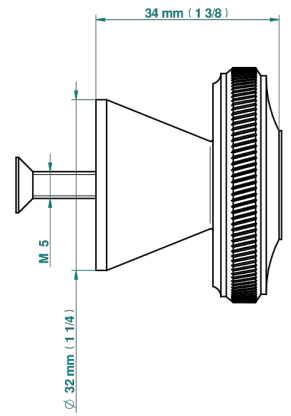

CORVAIR PORTORO WITH LEVER

U8J-26BP

中号按钮

THG[®]
PARIS

73263

05/03/2020

特色

- Corvair Portoro with lever
- 中号按钮