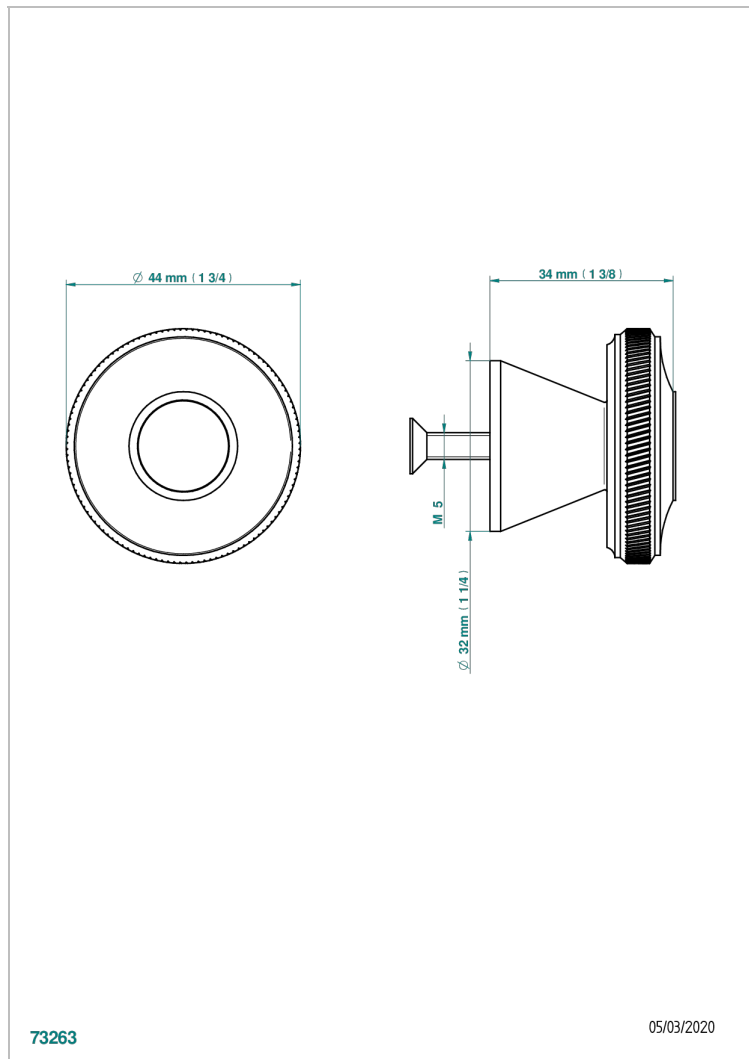

CORVAIR PORTORO

U8H-26BP

Medium size knob

THG[®]
PARIS

CHARACTERISTIC

- Corvair Portoro
- Medium size knob

AVAILABLE FINITIONS

Black ceram - D30
Blush PVD - H62
Brass color PVD - H49
Brown bronze color PVD - F33
Chrome polished - A02
Gold color PVD - H52