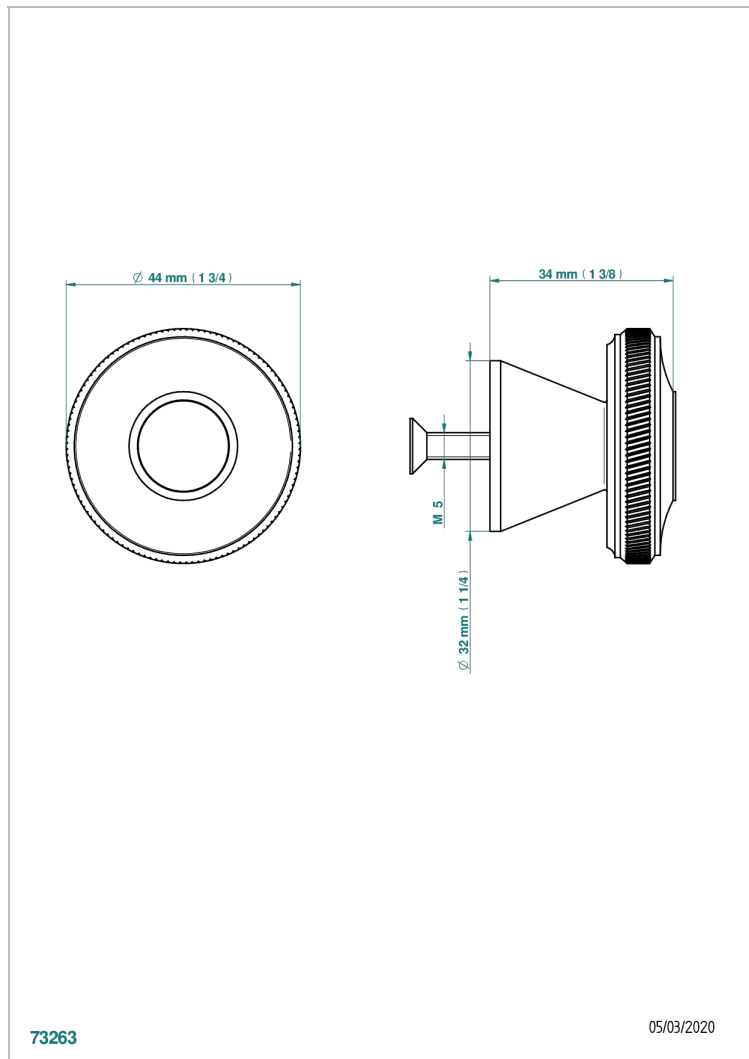

CORVAIR PORTORO

U8H-26BP

Medium size knob

THG[®]
PARIS

CHARACTERISTIC

- Corvair Portoro
- Medium size knob

AVAILABLE FINITIONS

Black ceram - D30
Blush PVD - H62
Brass color PVD - H49
Brown bronze color PVD - F33
Gold color PVD - H52
Graphite PVD - H64