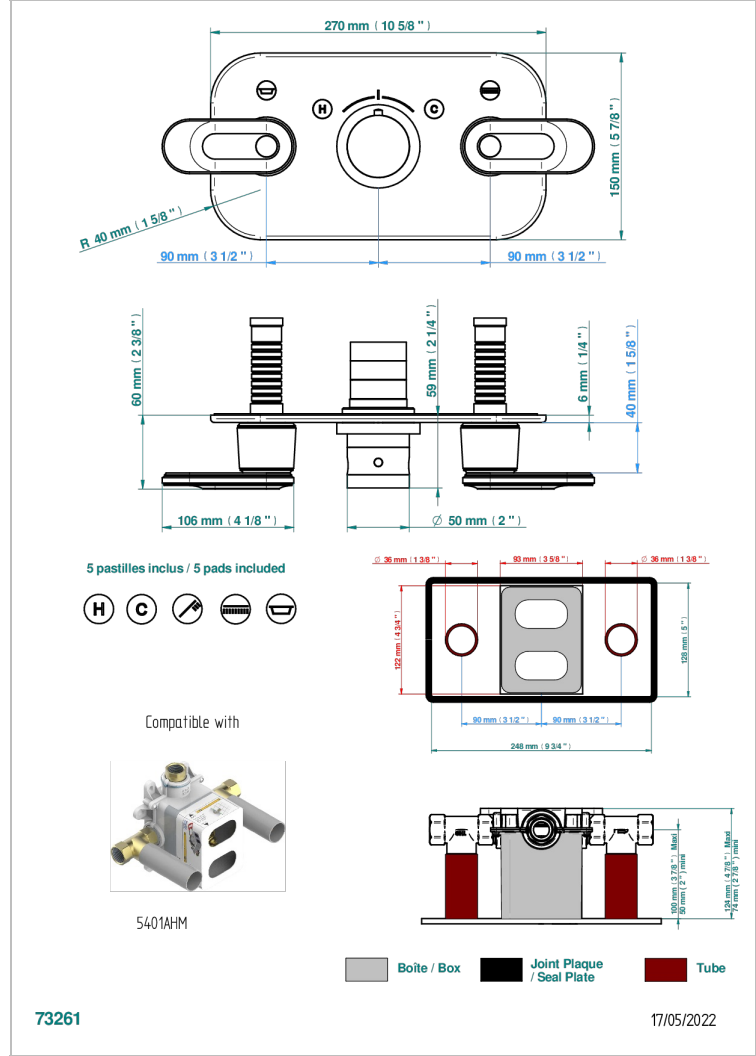

# CORVAIR CON MANETAS

U8E-5401BEH

THG<sup>®</sup>  
PARIS

Trim for thermostatic mixer with 2 valves item to be installed horizontal . to adapt on 5 401AHC or 5 401AHM

## CARACTERÍSTICAS

- Corvaire con manetas
- Trim for thermostatic mixer with 2 valves item to be installed horizontal . to adapt on 5 401AHC or 5 401AHM