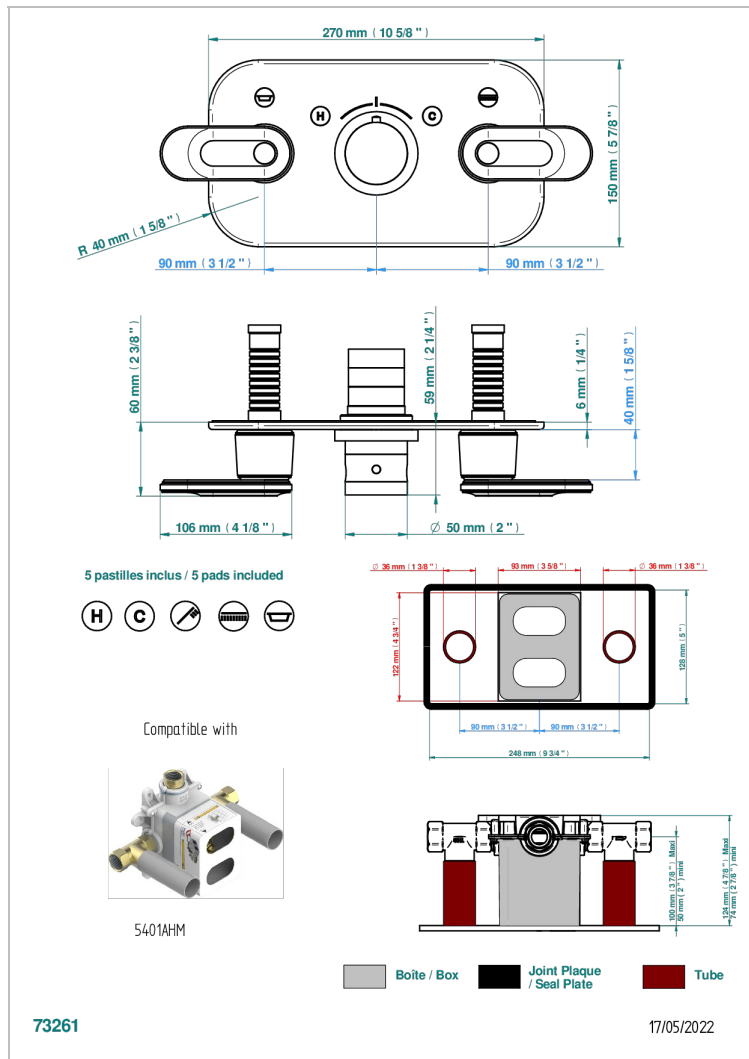

CORVAIR WITH LEVER HANDLES

U8E-5401BEH

THG
PARIS

Trim for THG thermostat with 2 valves ref. 5 401AHM/US rough part supplied with fixing box , item to be installed horizontal

CHARACTERISTIC

- Corvaire with lever handles
- Trim for THG thermostat with 2 valves ref. 5 401AHM/US rough part supplied with fixing box , item to be installed horizontal