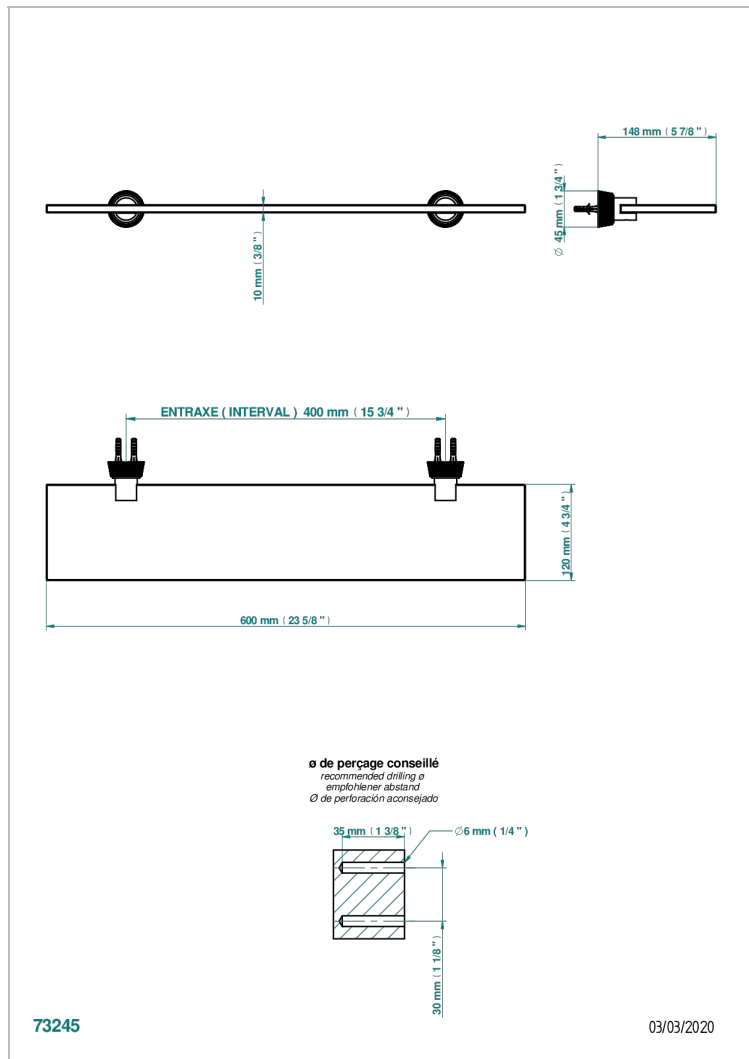

CORVAIR FIOR DI BOSCO WITH LEVER HANDLES

U8L-564

Glass shelf with brackets

CHARACTERISTIC

- Corvaair Fior di Bosco with lever handles
- Glass shelf with brackets

AVAILABLE FINITIONS

Black ceram - D30
Blush PVD - H62
Brass color PVD - H49
Brown bronze color PVD - F33
Chrome polished - A02
Gold color PVD - H52