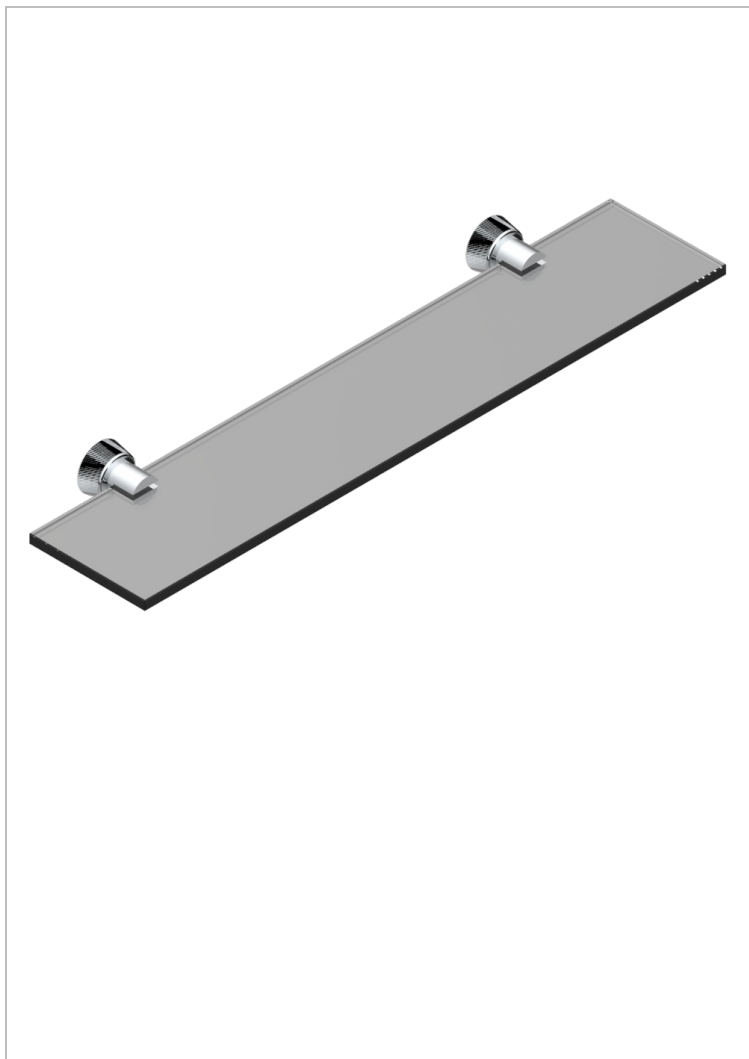

CORVAIR FIOR DI BOSCO WITH LEVER HANDLES

U8L-564

Glass shelf with brackets

CHARACTERISTIC

- Corvaair Fior di Bosco with lever handles
- Glass shelf with brackets

AVAILABLE FINITIONS

Black ceram - D30
Blush PVD - H62
Brass color PVD - H49
Brown bronze color PVD - F33
Chrome polished - A02
Gold color PVD - H52

Gold mat - F07
Gold polished - F01
Graphite PVD - H64
Light coated bronze - D01
Matt Umber PVD - H67
Matt blush PVD - H60

Matt brass color PVD - H50
Matt brown bronze color PVD - F34
Matt chrome (American satin) - C02
Matt gold color PVD - H53
Matt graphite PVD - H65
Matt nickel (American satin) - C01

Matt nickel color PVD - H56
Nickel color PVD - H55
Nickel polished - B01
Soft gold - F30
Soft matt gold - F31
Umber PVD - H66