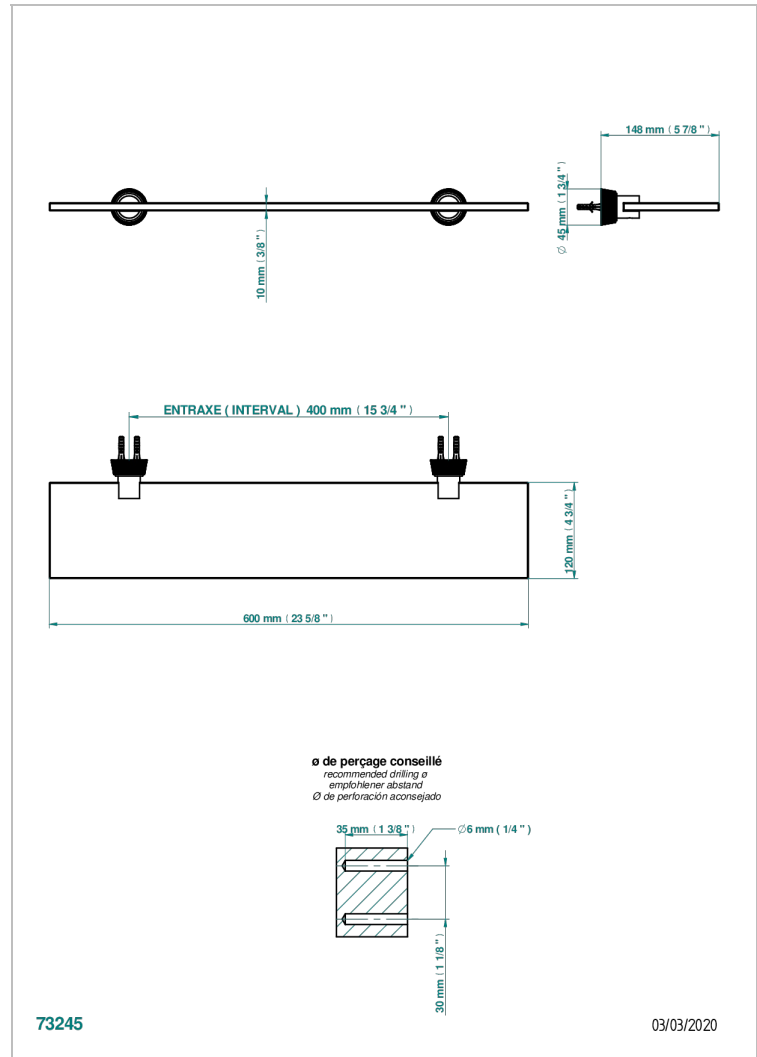

CORVAIR FIOR DI BOSCO

U8K-564

Glass shelf with brackets

THG[®]
PARIS

CHARACTERISTIC

- Corvair Fior di Bosco
- Glass shelf with brackets

AVAILABLE FINITIONS

Black ceram - D30
Blush PVD - H62
Brass color PVD - H49
Brown bronze color PVD - F33
Chrome polished - A02
Gold color PVD - H52