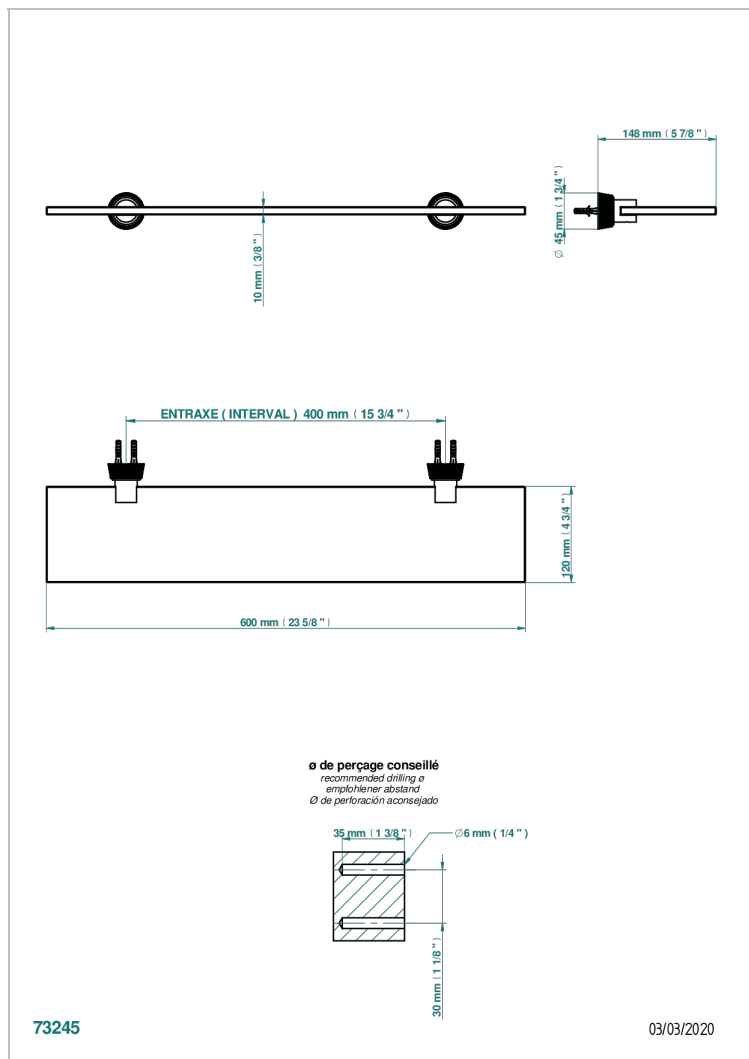

CORVAIR PORTORO WITH LEVER HANDLES

U8J-564

Glass shelf with brackets

CHARACTERISTIC

- Corvaire Portoro with lever handles
- Glass shelf with brackets

AVAILABLE FINITIONS

Black ceram - D30
Blush PVD - H62
Brass color PVD - H49
Brown bronze color PVD - F33
Chrome polished - A02
Gold color PVD - H52