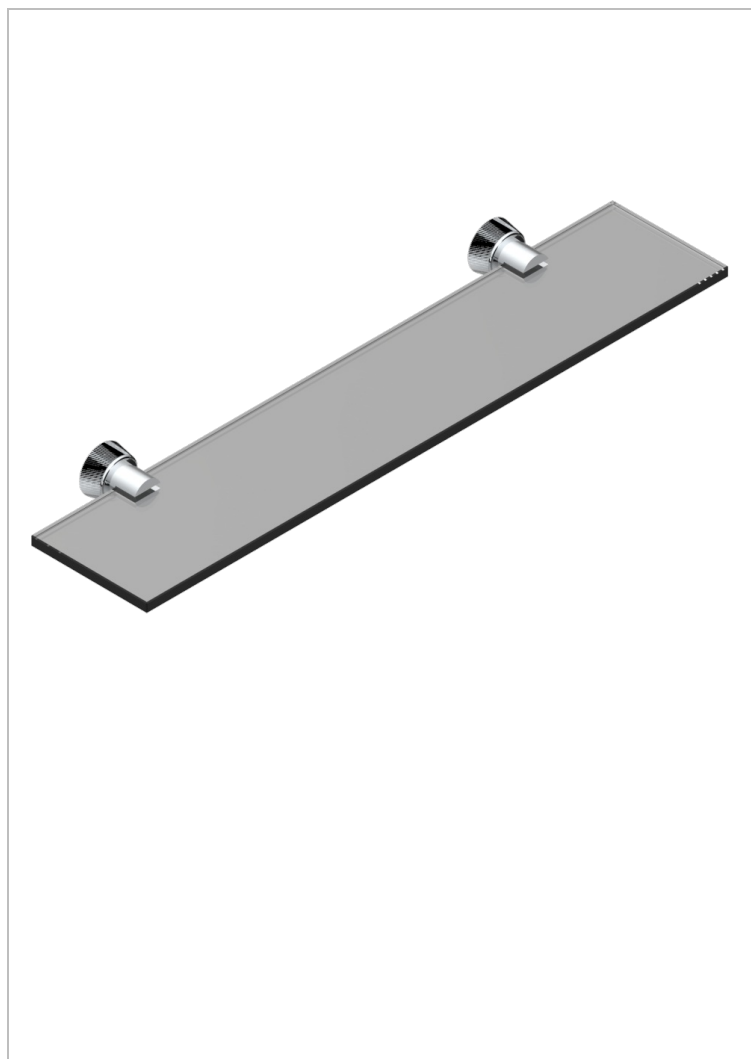

CORVAIR PORTORO WITH LEVER HANDLES

U8J-564

Glass shelf with brackets

CHARACTERISTIC

- Corvaire Portoro with lever handles
- Glass shelf with brackets

AVAILABLE FINITIONS

Black ceram - D30
Blush PVD - H62
Brass color PVD - H49
Brown bronze color PVD - F33
Chrome polished - A02
Gold color PVD - H52

Gold mat - F07
Gold polished - F01
Graphite PVD - H64
Light coated bronze - D01
Matt Umber PVD - H67
Matt blush PVD - H60

Matt brass color PVD - H50
Matt brown bronze color PVD - F34
Matt chrome (American satin) - C02
Matt gold color PVD - H53
Matt graphite PVD - H65
Matt nickel (American satin) - C01