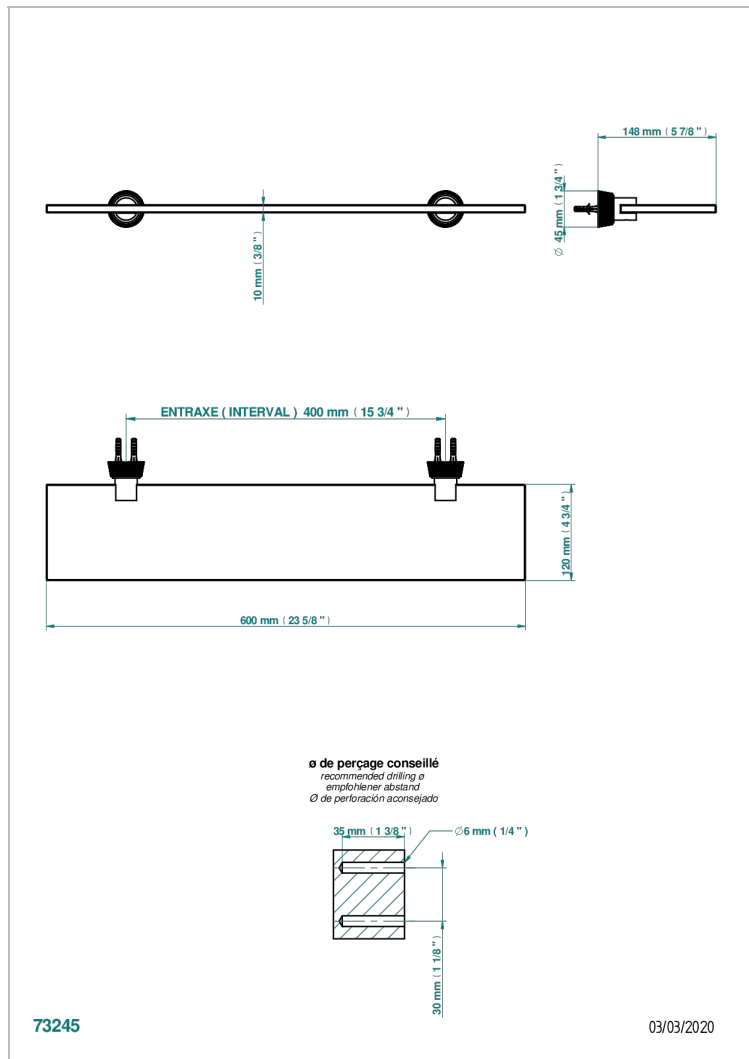

CORVAIR HOWLITE WITH LEVER HANDLES

U8G-564

Glass shelf with brackets

CHARACTERISTIC

- Corvaire Howlite with lever handles
- Glass shelf with brackets

AVAILABLE FINITIONS

Black ceram - D30
Blush PVD - H62
Brass color PVD - H49
Brown bronze color PVD - F33
Chrome polished - A02
Gold color PVD - H52