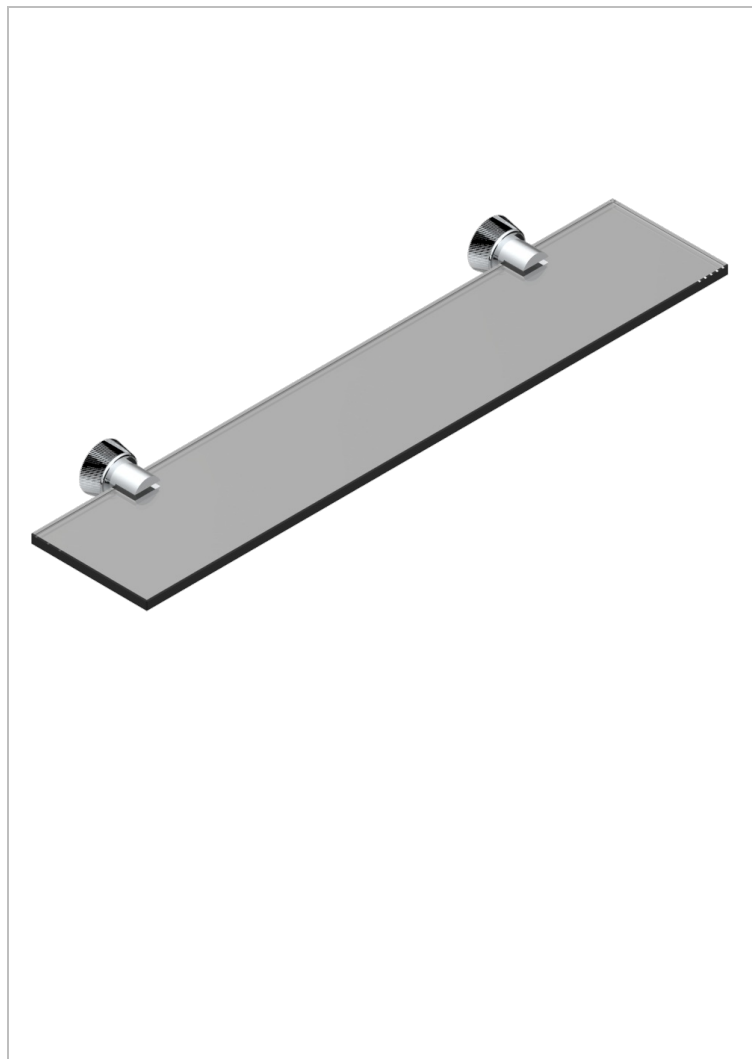

CORVAIR HOWLITE WITH LEVER HANDLES

U8G-564

Glass shelf with brackets

CHARACTERISTIC

- Corvaire Howlite with lever handles
- Glass shelf with brackets

AVAILABLE FINITIONS

Black ceram - D30
Blush PVD - H62
Brass color PVD - H49
Brown bronze color PVD - F33
Chrome polished - A02
Gold color PVD - H52