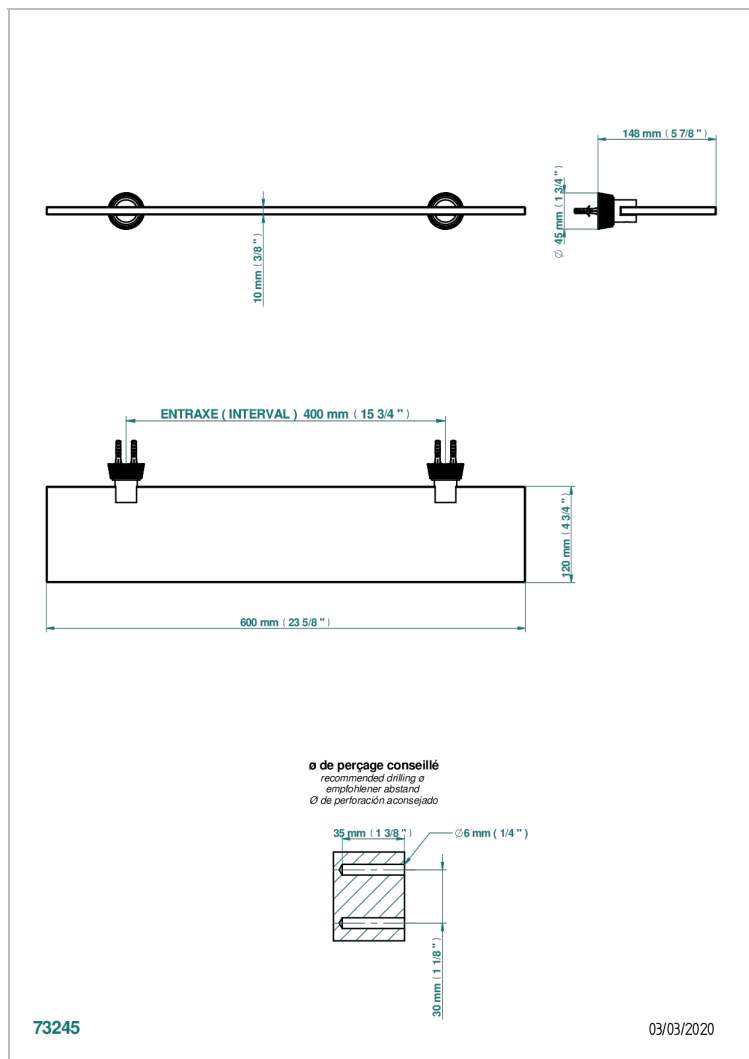

CORVAIR WITH LEVER HANDLES

U8E-564

Glass shelf with brackets

CHARACTERISTIC

- Corvaire with lever handles
- Glass shelf with brackets

AVAILABLE FINITIONS

Black ceram - D30
Blush PVD - H62
Brass color PVD - H49
Brown bronze color PVD - F33
Chrome polished - A02
Gold color PVD - H52