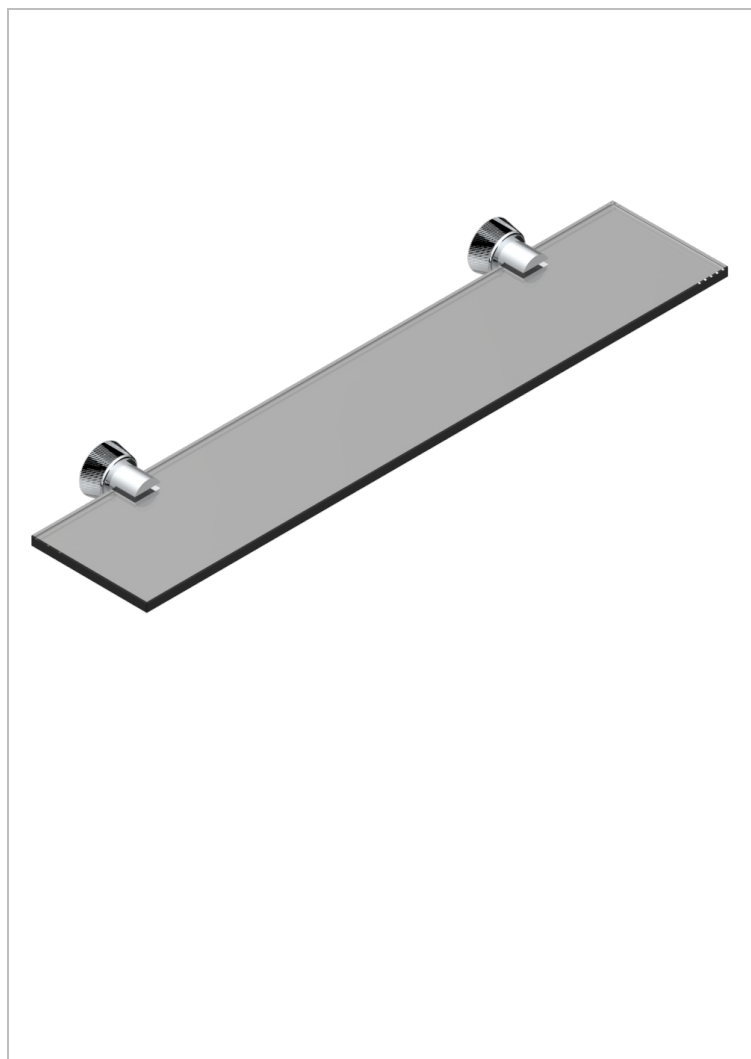

CORVAIR WITH LEVER HANDLES

U8E-564

Glass shelf with brackets

CHARACTERISTIC

- Corvaire with lever handles
- Glass shelf with brackets

AVAILABLE FINITIONS

Black ceram - D30
Blush PVD - H62
Brass color PVD - H49
Brown bronze color PVD - F33
Chrome polished - A02
Gold color PVD - H52

Gold mat - F07
Gold polished - F01
Graphite PVD - H64
Light coated bronze - D01
Matt Umber PVD - H67
Matt blush PVD - H60

Matt brass color PVD - H50
Matt brown bronze color PVD - F34
Matt chrome (American satin) - C02
Matt gold color PVD - H53
Matt graphite PVD - H65
Matt nickel (American satin) - C01

Matt nickel color PVD - H56
Nickel color PVD - H55
Nickel polished - B01
Polished chrome with gold inlay - GA1
Soft gold - F30
Soft matt gold - F31

Umber PVD - H66