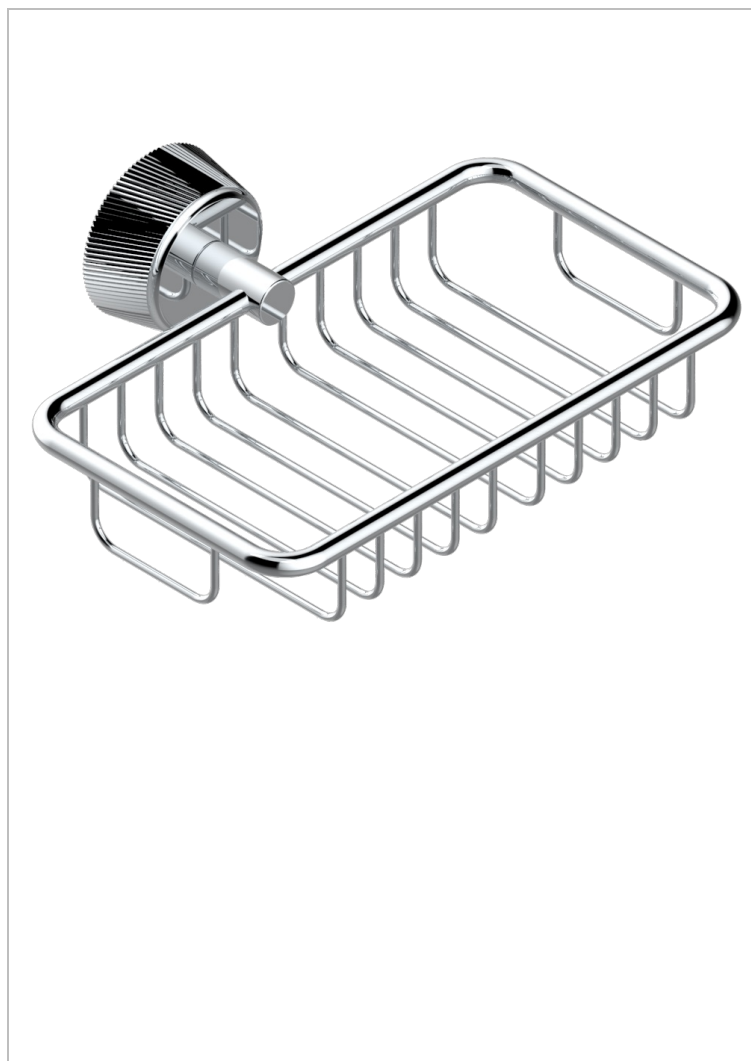

CORVAIR FIOR DI BOSCO WITH LEVER HANDLES

U8L-620

Soap basket, wall mounted 6"1/4 x 3"5/8

CHARACTERISTIC

- Corvaire Fior di Bosco with lever handles
- Soap basket, wall mounted 6"1/4 x 3"5/8

AVAILABLE FINITIONS

Black ceram - D30
Blush PVD - H62
Brass color PVD - H49
Brown bronze color PVD - F33
Chrome polished - A02
Gold color PVD - H52

Gold mat - F07
Gold polished - F01
Graphite PVD - H64
Light coated bronze - D01
Matt Umber PVD - H67
Matt blush PVD - H60