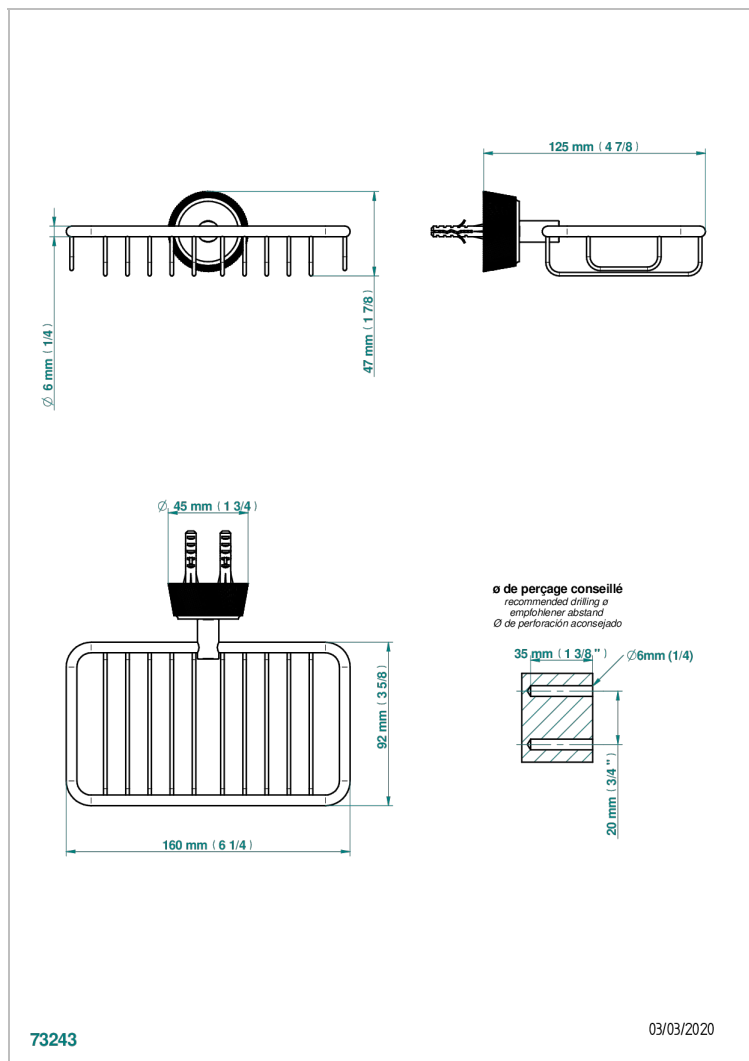

CORVAIR FIOR DI BOSCO WITH LEVER HANDLES

U8L-620

Soap basket, wall mounted 6"1/4 x 3"5/8

CHARACTERISTIC

- Corvaire Fior di Bosco with lever handles
- Soap basket, wall mounted 6"1/4 x 3"5/8

AVAILABLE FINITIONS