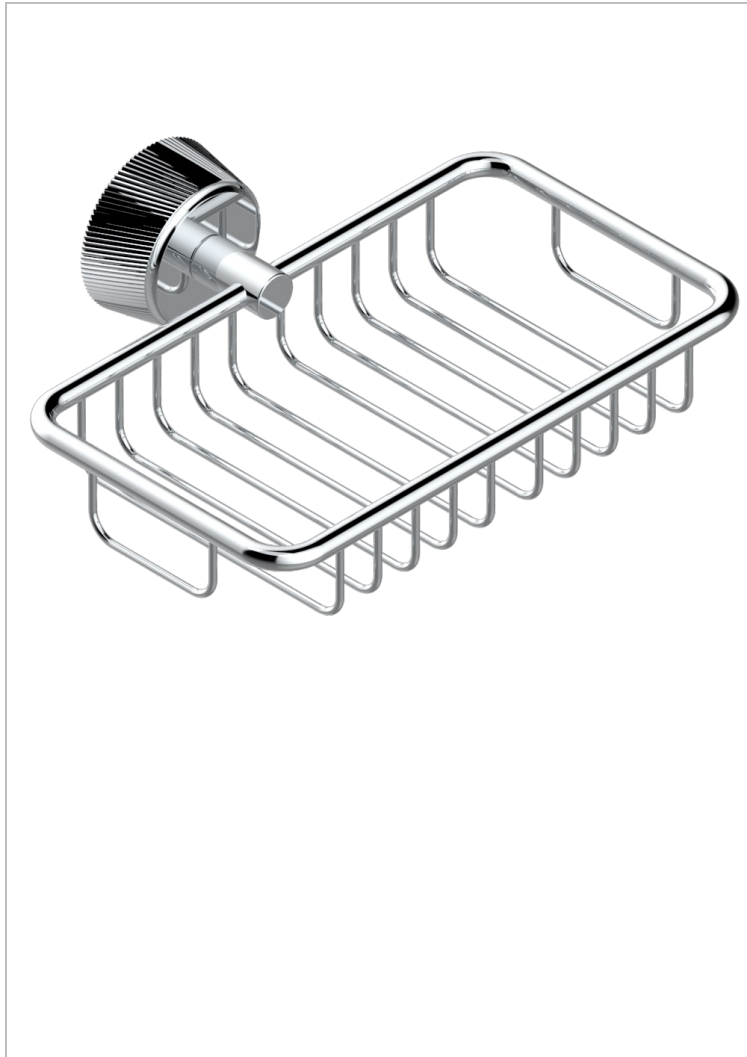

CORVAIR FIOR DI BOSCO

U8K-620

Soap basket, wall mounted 6"1/4 x 3"5/8

THG[®]
PARIS

73243

03/03/2020

CHARACTERISTIC

- Corvoir Fior di Bosco
- Soap basket, wall mounted 6"1/4 x 3"5/8

AVAILABLE FINITIONS

Black ceram - D30
Blush PVD - H62
Brass color PVD - H49
Brown bronze color PVD - F33
Chrome polished - A02
Gold color PVD - H52

Gold mat - F07
Gold polished - F01
Graphite PVD - H64
Light coated bronze - D01
Matt Umber PVD - H67
Matt blush PVD - H60