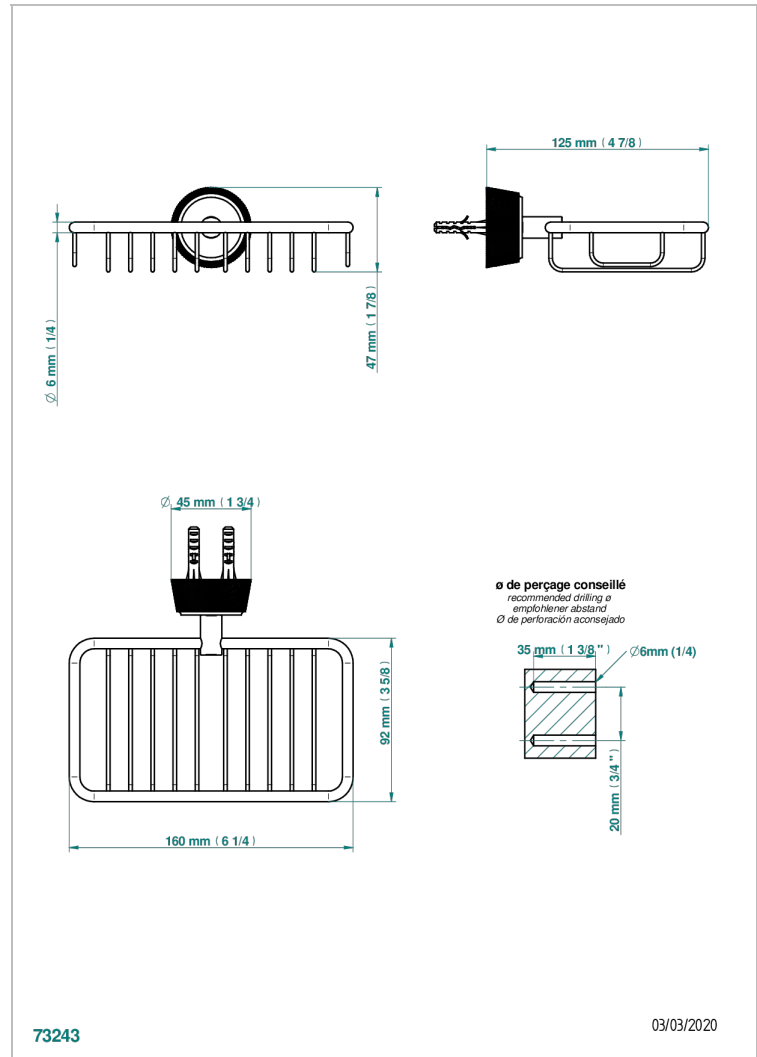

CORVAIR FIOR DI BOSCO

U8K-620

Soap basket, wall mounted 6"1/4 x 3"5/8

THG[®]
PARIS

73243

03/03/2020

CHARACTERISTIC

- Corvoir Fior di Bosco
- Soap basket, wall mounted 6"1/4 x 3"5/8