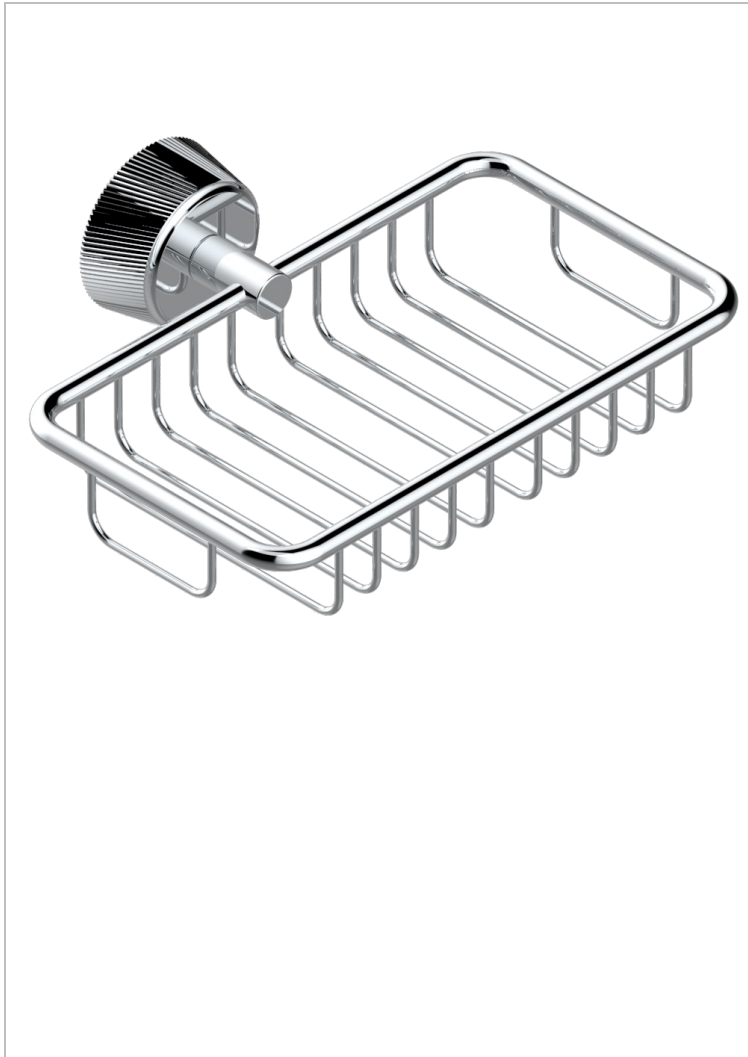

CORVAIR PORTORO WITH LEVER HANDLES

U8J-620

Soap basket, wall mounted 6"1/4 x 3"5/8

THG[®]
PARIS

73243

03/03/2020

CHARACTERISTIC

- Corvaair Portoro with lever handles
- Soap basket, wall mounted 6"1/4 x 3"5/8

AVAILABLE FINITIONS

Black ceram - D30
Blush PVD - H62
Brass color PVD - H49
Brown bronze color PVD - F33
Chrome polished - A02
Gold color PVD - H52

Gold mat - F07
Gold polished - F01
Graphite PVD - H64
Light coated bronze - D01
Matt Umber PVD - H67
Matt blush PVD - H60