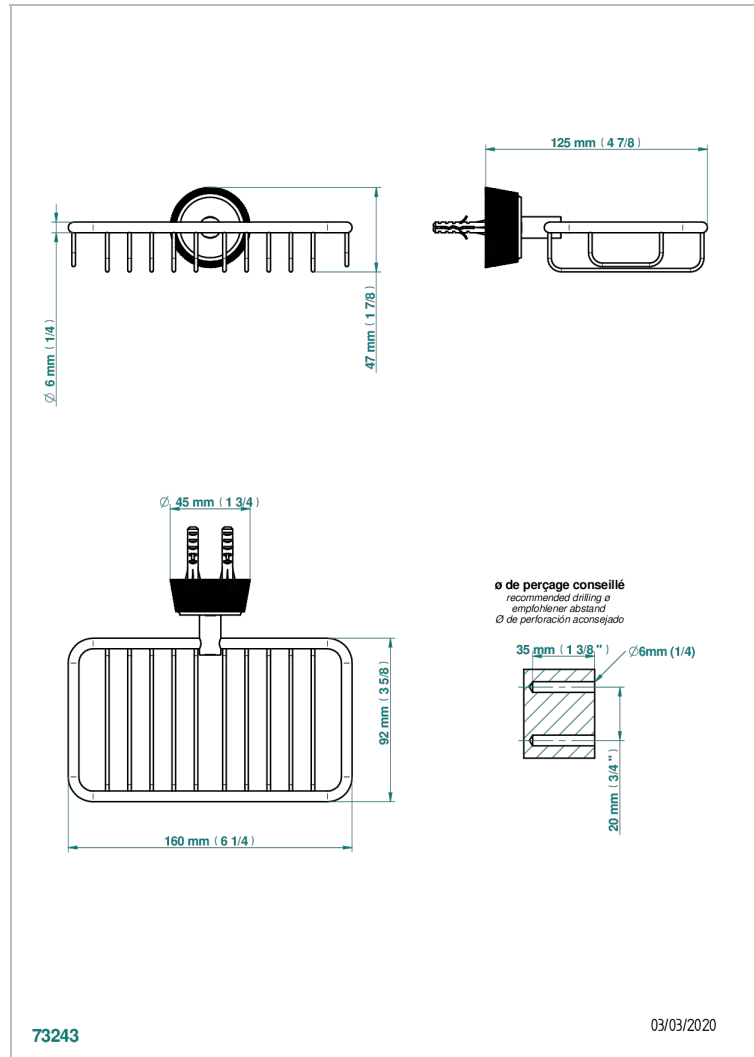

CORVAIR PORTORO WITH LEVER HANDLES

U8J-620

Soap basket, wall mounted 6"1/4 x 3"5/8

THG[®]
PARIS

73243

03/03/2020

CHARACTERISTIC

- Corvaair Portoro with lever handles
- Soap basket, wall mounted 6"1/4 x 3"5/8