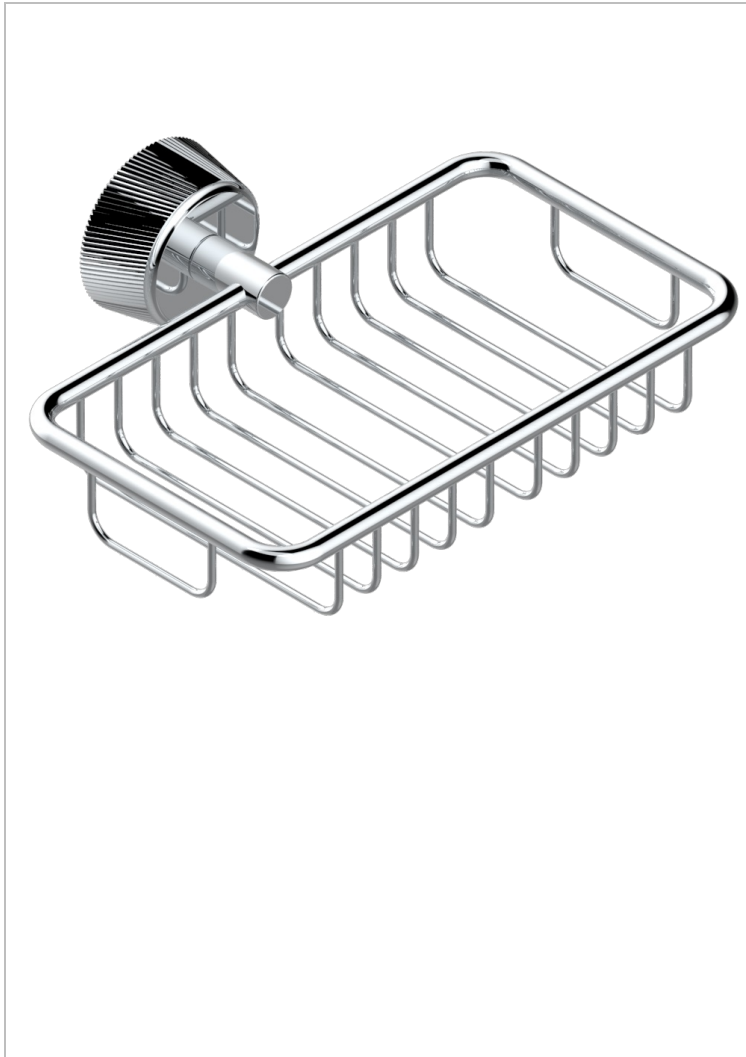

# CORVAIR PORTORO

U8H-620

Soap basket, wall mounted 6"1/4 x 3"5/8

THG<sup>®</sup>  
PARIS

73243

03/03/2020

## CHARACTERISTIC

- Corvaair Portoro
- Soap basket, wall mounted 6"1/4 x 3"5/8