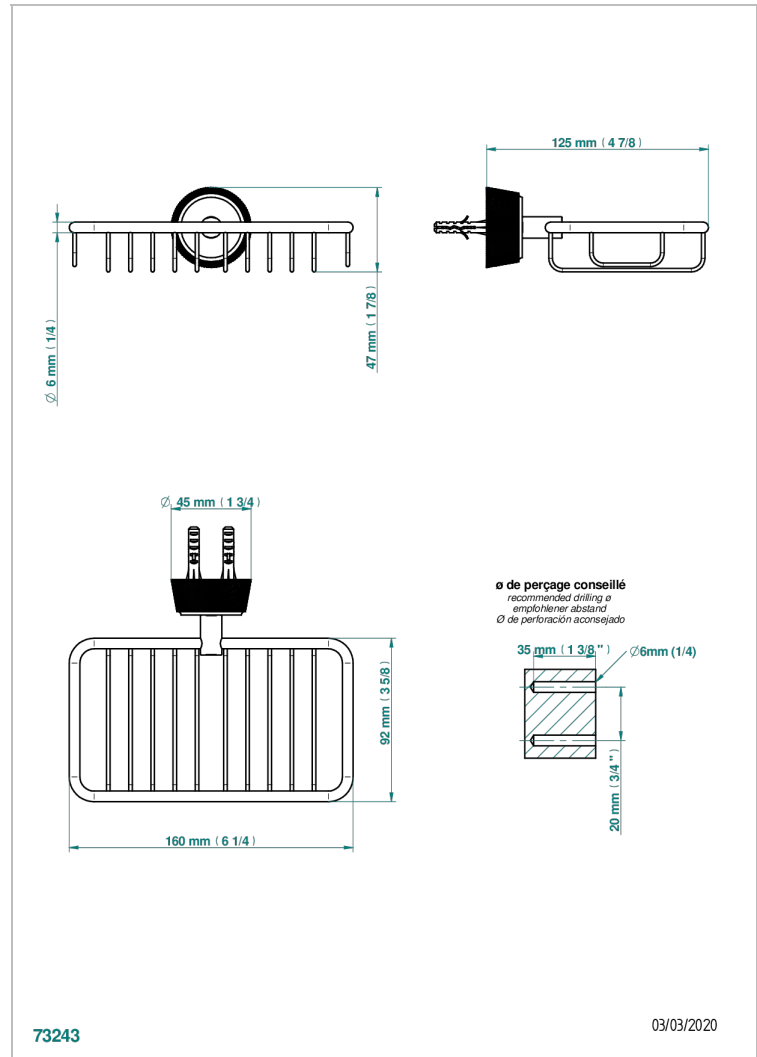

# CORVAIR PORTORO

U8H-620

Soap basket, wall mounted 6"1/4 x 3"5/8

THG<sup>®</sup>  
PARIS

73243

03/03/2020

## CHARACTERISTIC

- Corvaair Portoro
- Soap basket, wall mounted 6"1/4 x 3"5/8