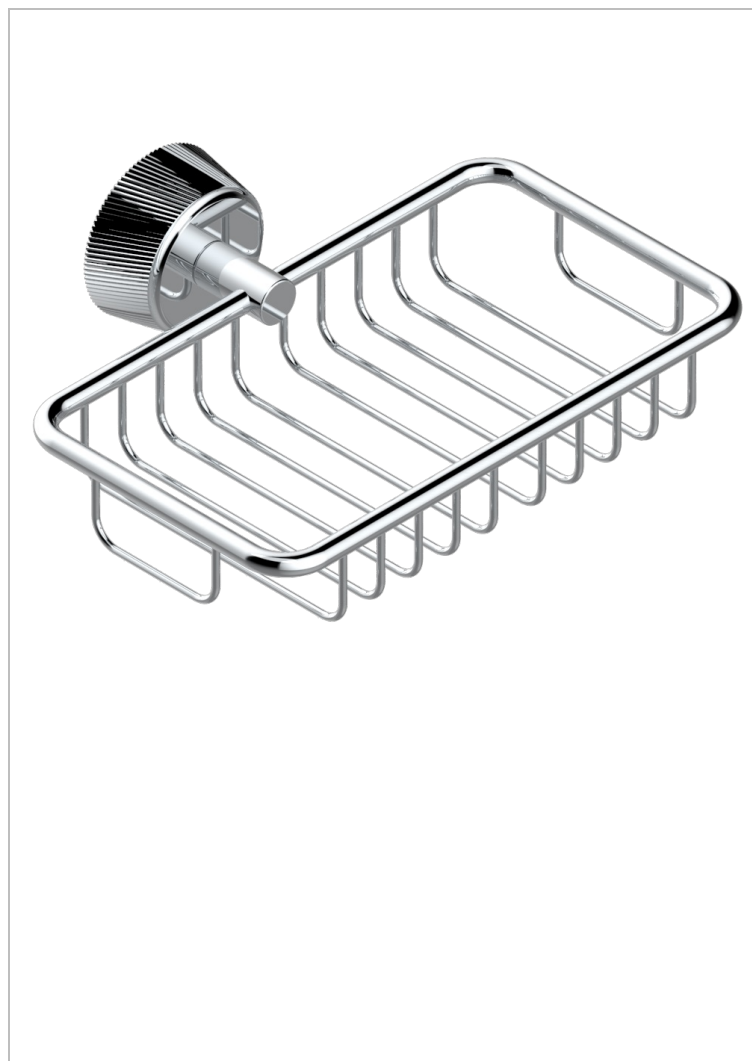

CORVAIR HOWLITE WITH LEVER HANDLES

U8G-620

Soap basket, wall mounted 6"1/4 x 3"5/8

CHARACTERISTIC

- Corvaire Howlite with lever handles
- Soap basket, wall mounted 6"1/4 x 3"5/8

AVAILABLE FINITIONS

Black ceram - D30
Blush PVD - H62
Brass color PVD - H49
Brown bronze color PVD - F33
Chrome polished - A02
Gold color PVD - H52

Gold mat - F07
Gold polished - F01
Graphite PVD - H64
Light coated bronze - D01
Matt Umber PVD - H67
Matt blush PVD - H60

Matt brass color PVD - H50
Matt brown bronze color PVD - F34
Matt chrome (American satin) - C02
Matt gold color PVD - H53
Matt graphite PVD - H65
Matt nickel (American satin) - C01

Matt nickel color PVD - H56
Nickel color PVD - H55
Nickel polished - B01
Soft gold - F30
Soft matt gold - F31
Umber PVD - H66