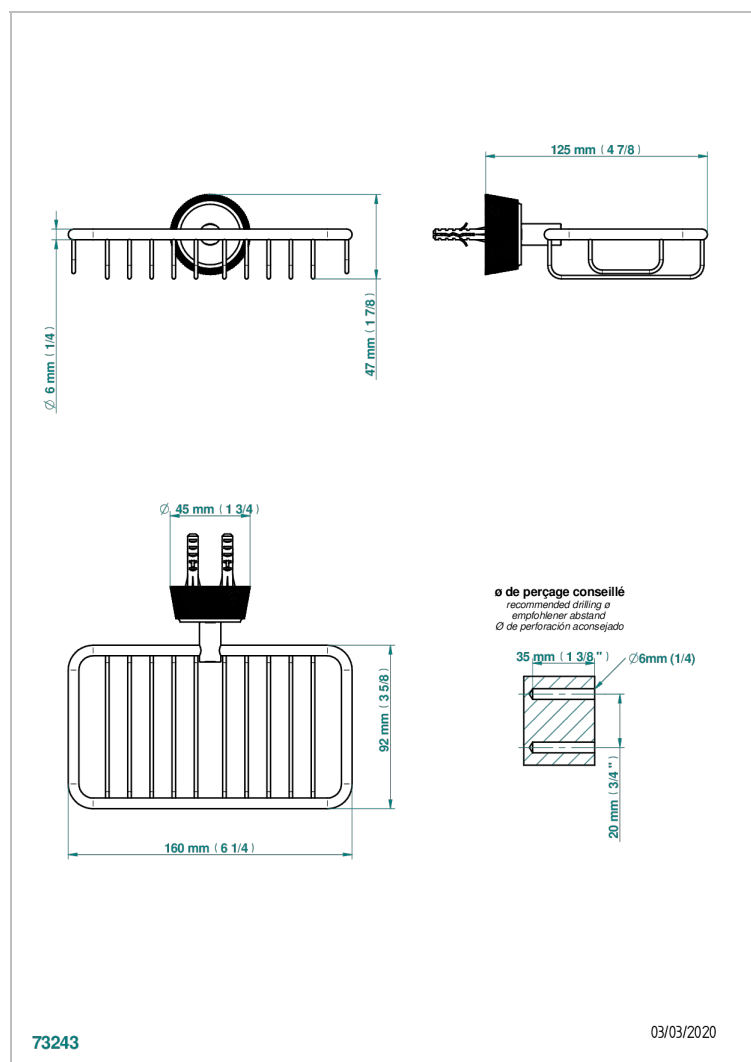

CORVAIR HOWLITE WITH LEVER HANDLES

U8G-620

Soap basket, wall mounted 6"1/4 x 3"5/8

CHARACTERISTIC

- Corvaire Howlite with lever handles
- Soap basket, wall mounted 6"1/4 x 3"5/8

AVAILABLE FINITIONS

Black ceram - D30
Blush PVD - H62
Brass color PVD - H49
Brown bronze color PVD - F33
Chrome polished - A02
Gold color PVD - H52