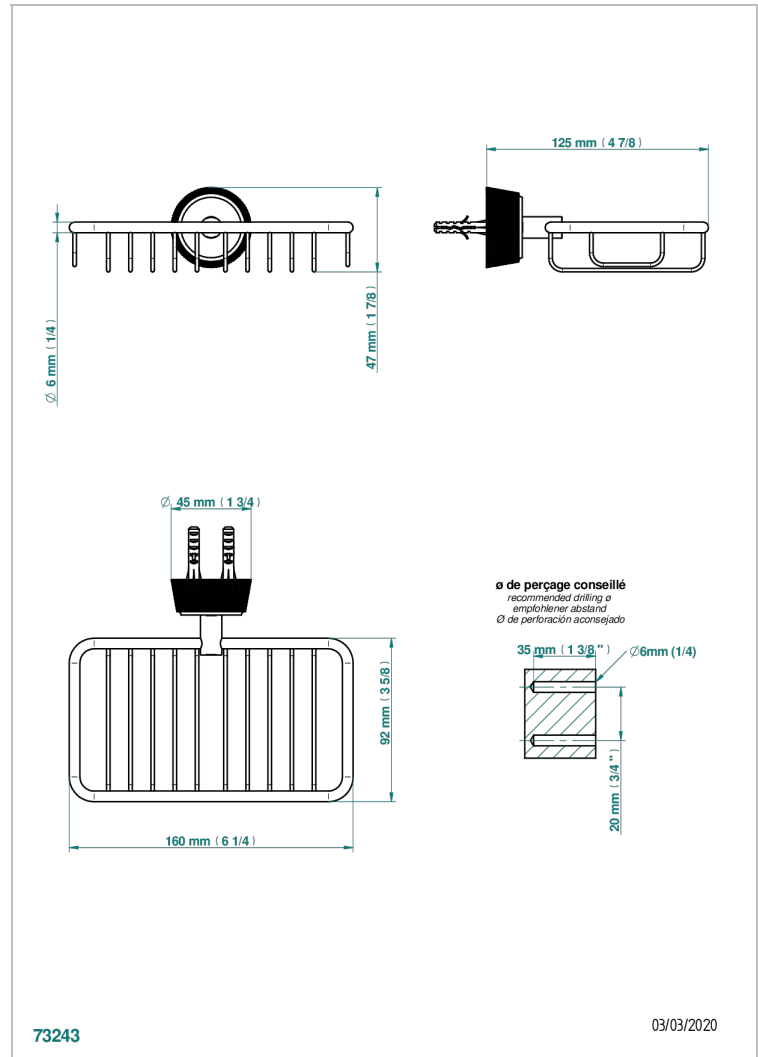

CORVAIR HOWLITE WITH LEVER

U8G-620

Net soap dish with flange, 160 x 95 mm

THG[®]
PARIS

73243

03/03/2020

CHARACTERISTIC

- Corvaire Howlite with lever
- Net soap dish with flange, 160 x 95 mm