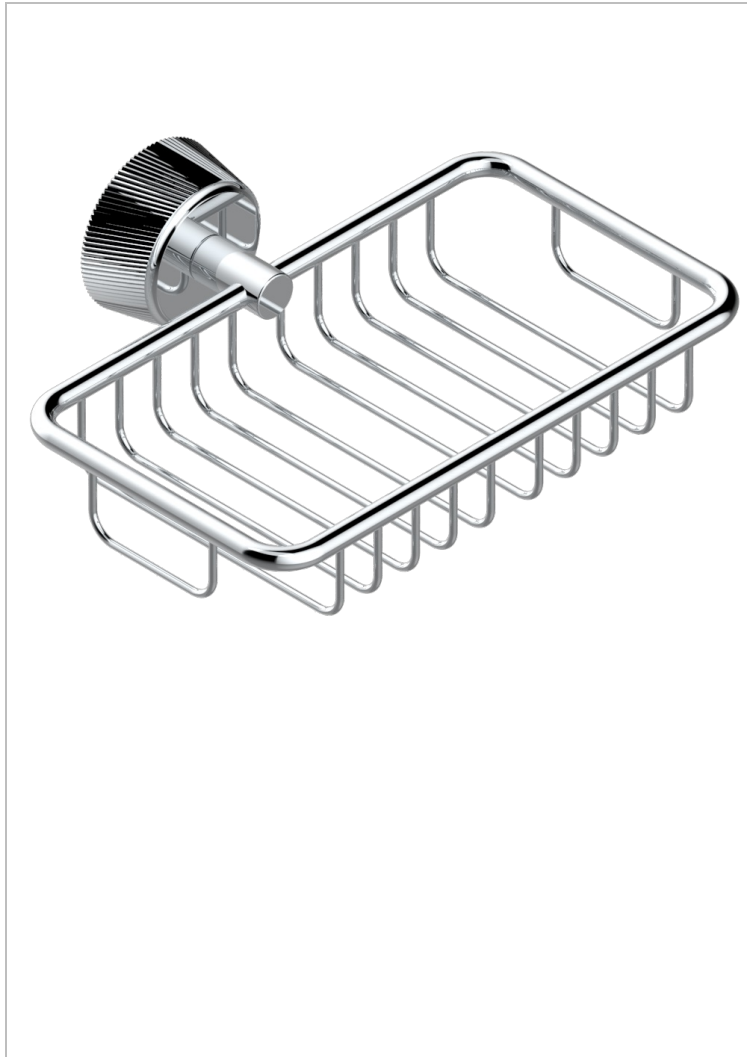

CORVAIR HOWLITE WITH LEVER

U8G-620

Net soap dish with flange, 160 x 95 mm

THG[®]
PARIS

73243

03/03/2020

CHARACTERISTIC

- Corvaire Howlite with lever
- Net soap dish with flange, 160 x 95 mm

AVAILABLE FINITIONS

Black ceram - D30
Blush PVD - H62
Brass color PVD - H49
Brown bronze color PVD - F33
Gold color PVD - H52
Graphite PVD - H64

Lacquered light bronze - D01
Matt Umber PVD - H67
Matt blush PVD - H60
Matt brass color PVD - H50
Matt brown bronze color PVD - F34
Matt chrome - C02