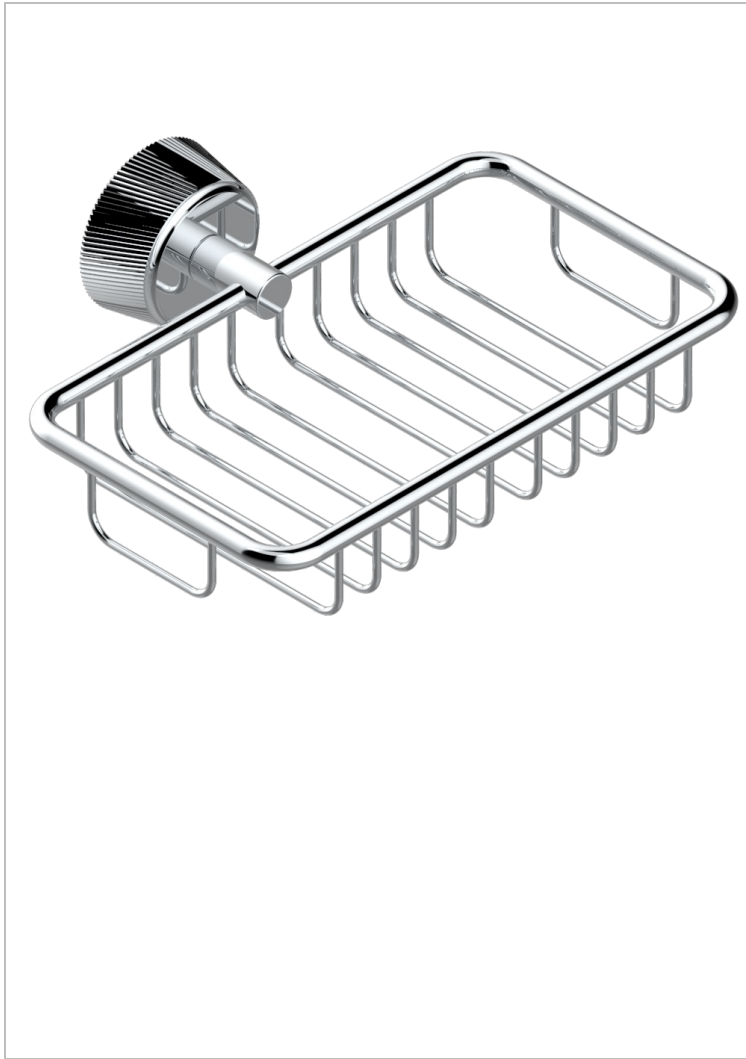

CORVAIR HOWLITE

U8F-620

Soap basket, wall mounted 6"1/4 x 3"5/8

THG[®]
PARIS

CHARACTERISTIC

- Corvaair Howlite
- Soap basket, wall mounted 6"1/4 x 3"5/8

AVAILABLE FINITIONS

Black ceram - D30
Blush PVD - H62
Brass color PVD - H49
Brown bronze color PVD - F33
Chrome polished - A02
Gold color PVD - H52

Gold mat - F07
Gold polished - F01
Graphite PVD - H64
Light coated bronze - D01
Matt Umber PVD - H67
Matt blush PVD - H60

Matt brass color PVD - H50
Matt brown bronze color PVD - F34
Matt chrome (American satin) - C02
Matt gold color PVD - H53
Matt graphite PVD - H65
Matt nickel (American satin) - C01

Matt nickel color PVD - H56
Nickel color PVD - H55
Nickel polished - B01
Soft gold - F30
Soft matt gold - F31
Umber PVD - H66