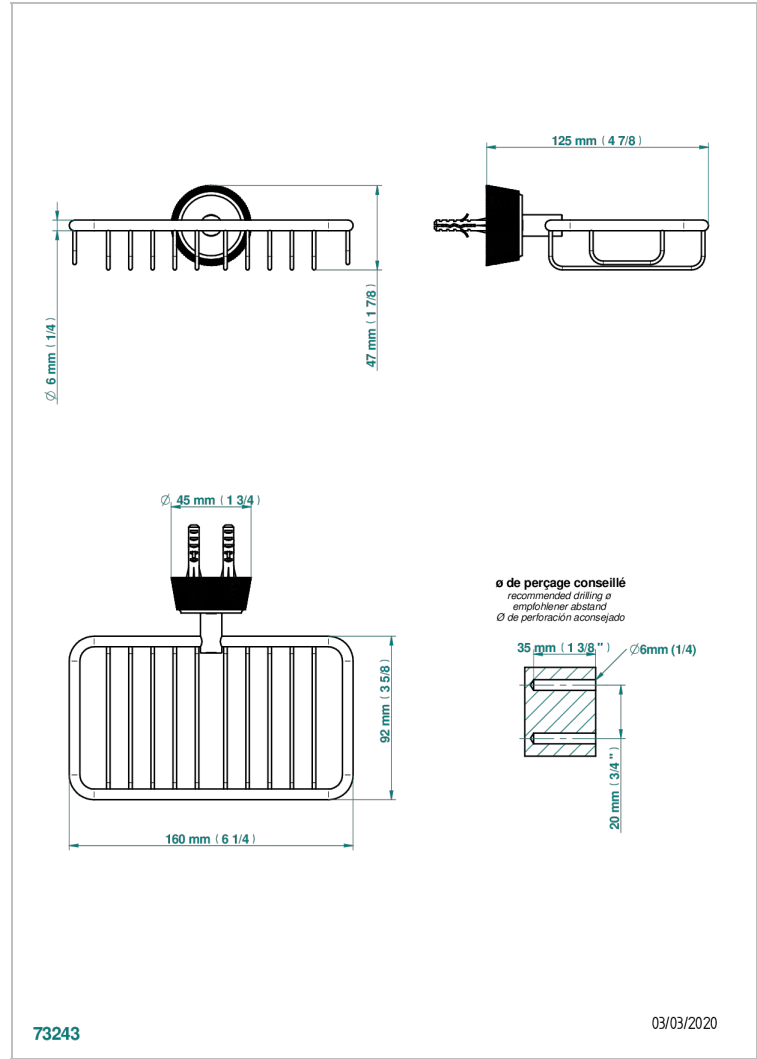

CORVAIR HOWLITE

U8F-620

Soap basket, wall mounted 6"1/4 x 3"5/8

THG[®]
PARIS

CHARACTERISTIC

- Corvaair Howlite
- Soap basket, wall mounted 6"1/4 x 3"5/8

AVAILABLE FINITIONS

Black ceram - D30
Blush PVD - H62
Brass color PVD - H49
Brown bronze color PVD - F33
Chrome polished - A02
Gold color PVD - H52