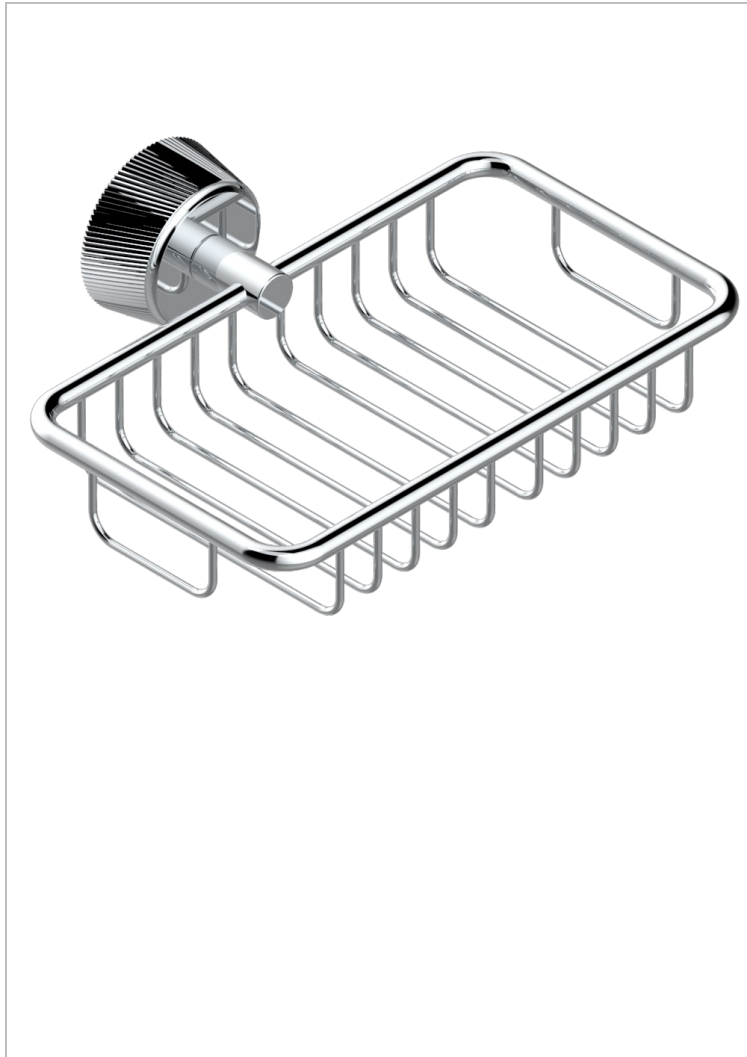

CORVAIR HOWLITE

U8F-620

Net soap dish with flange, 160 x 95 mm

THG[®]
PARIS

73243

03/03/2020

CHARACTERISTIC

- Corvaire Howlite
- Net soap dish with flange, 160 x 95 mm

AVAILABLE FINITIONS

Black ceram - D30
Blush PVD - H62
Brass color PVD - H49
Brown bronze color PVD - F33
Gold color PVD - H52
Graphite PVD - H64

Lacquered light bronze - D01
Matt Umber PVD - H67
Matt blush PVD - H60
Matt brass color PVD - H50
Matt brown bronze color PVD - F34
Matt chrome - C02