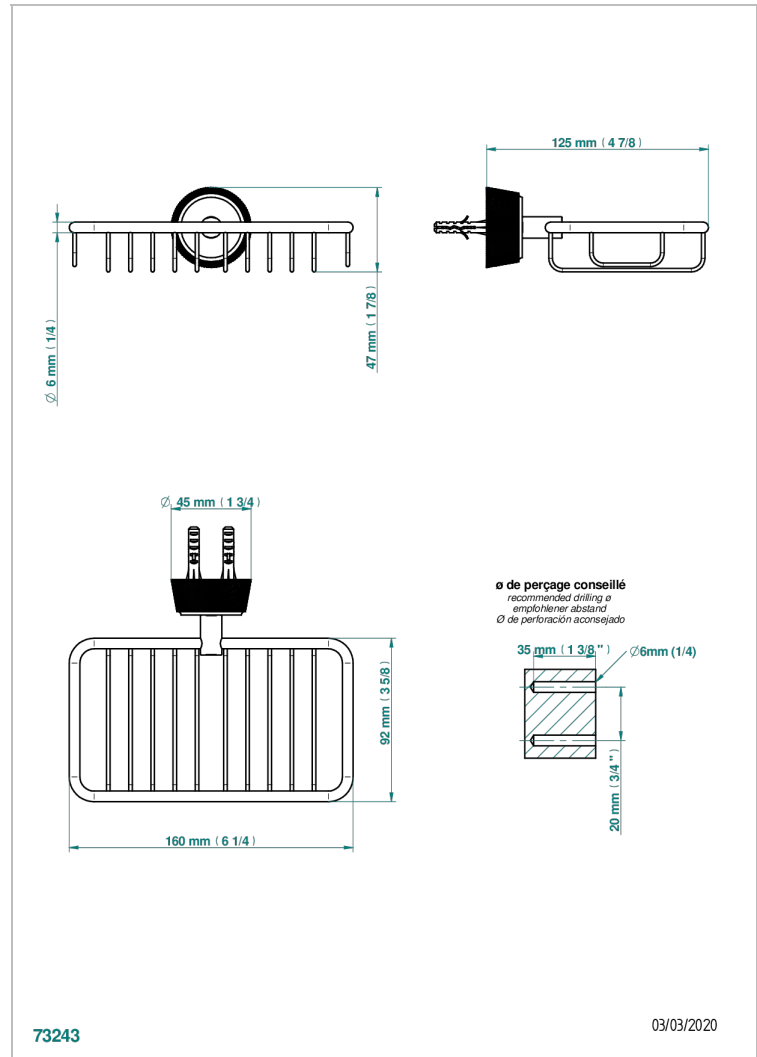

CORVAIR HOWLITE

U8F-620

Net soap dish with flange, 160 x 95 mm

THG[®]
PARIS

73243

03/03/2020

CHARACTERISTIC

- Corvaire Howlite
- Net soap dish with flange, 160 x 95 mm