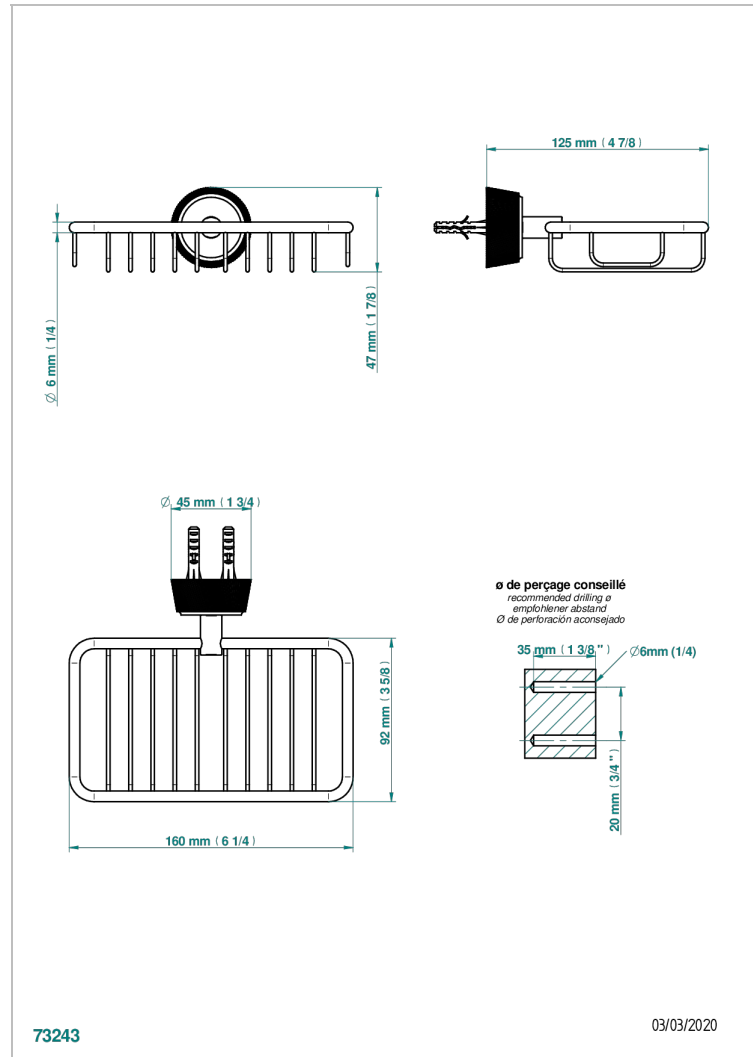

CORVAIR WITH LEVER HANDLES

U8E-620

Soap basket, wall mounted 6"1/4 x 3"5/8

CHARACTERISTIC

- Corvaire with lever handles
- Soap basket, wall mounted 6"1/4 x 3"5/8

AVAILABLE FINITIONS

Black ceram - D30
Blush PVD - H62
Brass color PVD - H49
Brown bronze color PVD - F33
Chrome polished - A02
Gold color PVD - H52

Matt nickel color PVD - H56
Nickel color PVD - H55
Nickel polished - B01
Polished chrome with gold inlay - GA1
Soft gold - F30
Soft matt gold - F31

Umber PVD - H66