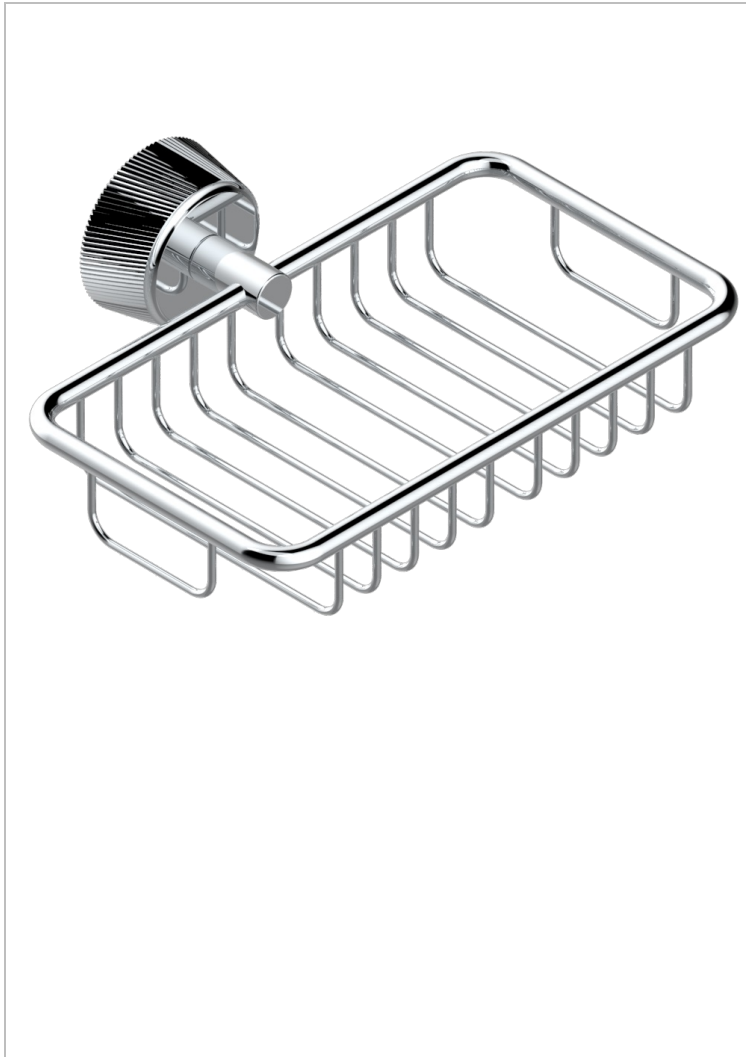

CORVAIR WITH LEVER HANDLES

U8E-620

Soap basket, wall mounted 6"1/4 x 3"5/8

CHARACTERISTIC

- Corvaire with lever handles
- Soap basket, wall mounted 6"1/4 x 3"5/8

AVAILABLE FINITIONS

Black ceram - D30
Blush PVD - H62
Brass color PVD - H49
Brown bronze color PVD - F33
Chrome polished - A02
Gold color PVD - H52

Gold mat - F07
Gold polished - F01
Graphite PVD - H64
Light coated bronze - D01
Matt Umber PVD - H67
Matt blush PVD - H60

Matt brass color PVD - H50
Matt brown bronze color PVD - F34
Matt chrome (American satin) - C02
Matt gold color PVD - H53
Matt graphite PVD - H65
Matt nickel (American satin) - C01

Matt nickel color PVD - H56
Nickel color PVD - H55
Nickel polished - B01
Polished chrome with gold inlay - GA1
Soft gold - F30
Soft matt gold - F31

Umber PVD - H66