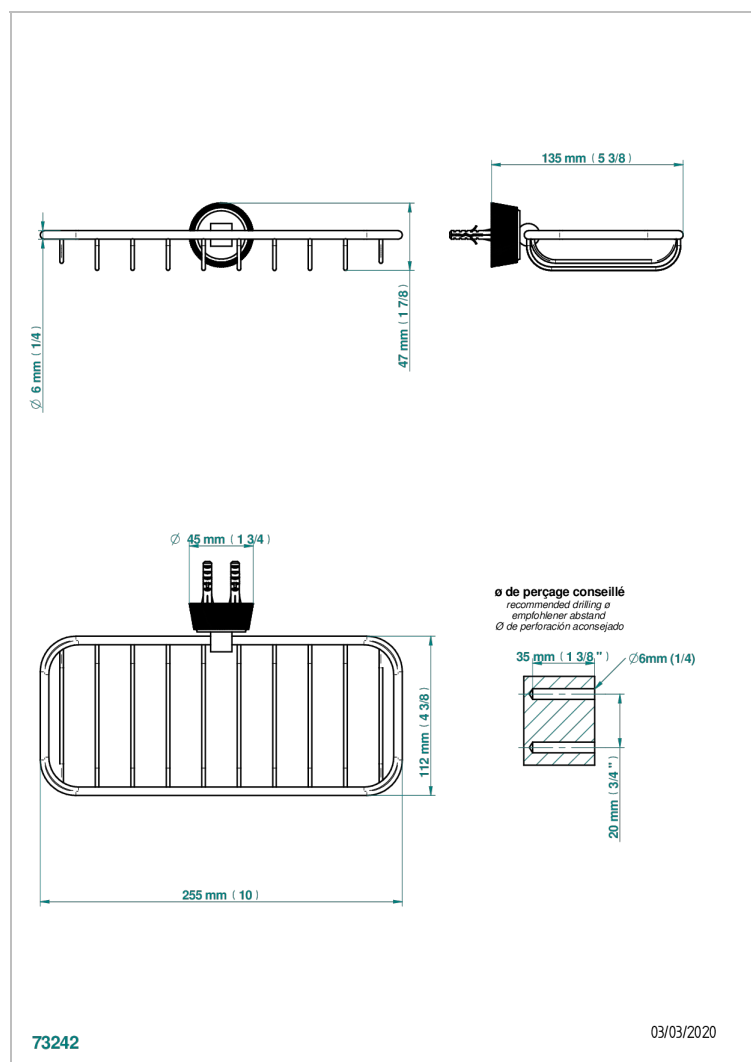

# CORVAIR FIOR DI BOSCO WITH LEVER HANDLES

THG  
PARIS

U8L-620A

Soap basket, wall mounted 10" x 4"3/8

## CHARACTERISTIC

- Corvaire Fior di Bosco with lever handles
- Soap basket, wall mounted 10" x 4"3/8