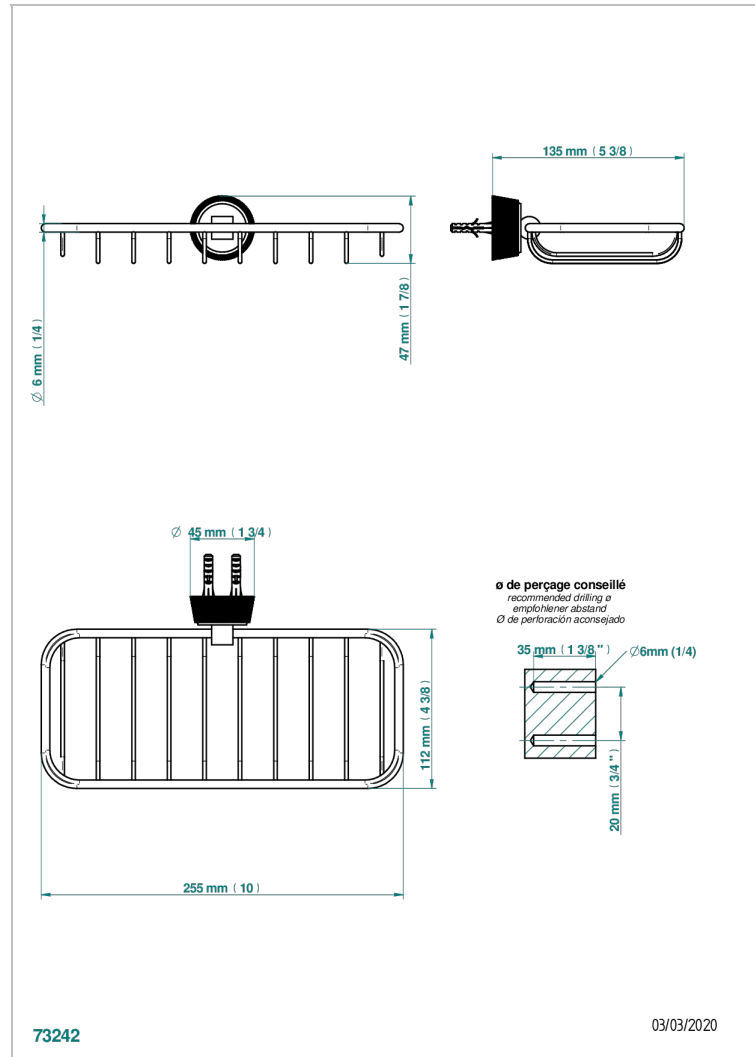

CORVAIR FIOR DI BOSCO WITH LEVER

U8L-620A

Net soap dish

THG[®]
PARIS

CHARACTERISTIC

- Corvoir Fior di Bosco with lever
- Net soap dish

AVAILABLE FINITIONS

Black ceram - D30
Blush PVD - H62
Brass color PVD - H49
Brown bronze color PVD - F33
Gold color PVD - H52
Graphite PVD - H64