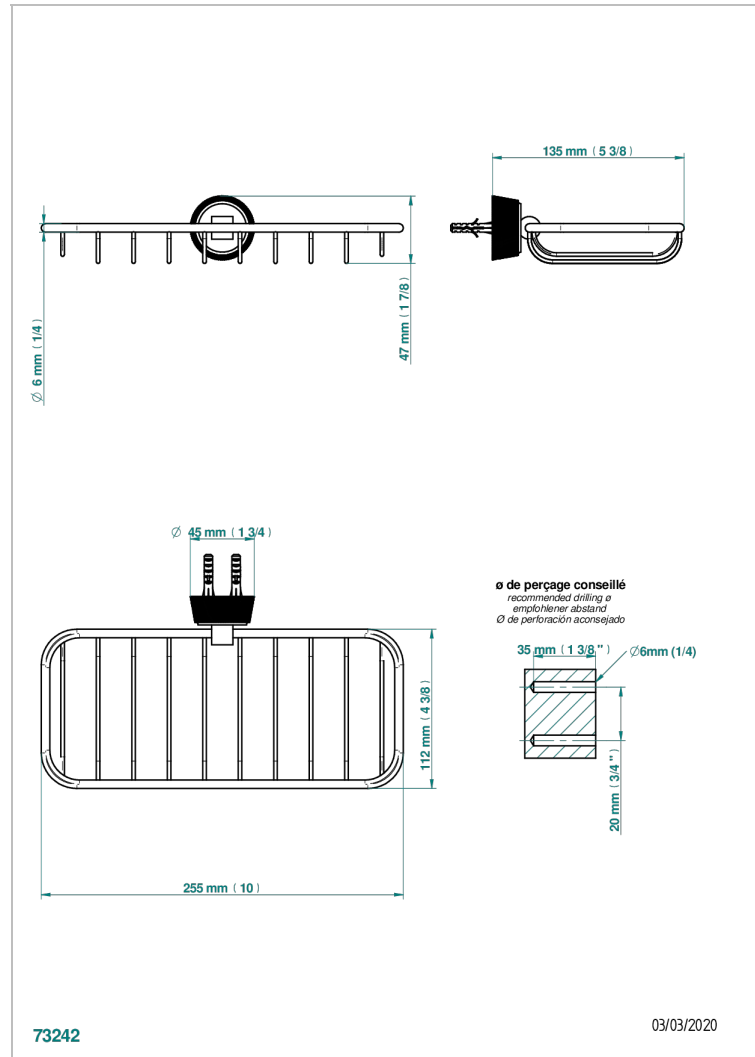

# CORVAIR FIOR DI BOSCO WITH LEVER

U8L-620A

Net soap dish

THG<sup>®</sup>  
PARIS

## CHARACTERISTIC

- Corvoir Fior di Bosco with lever
- Net soap dish