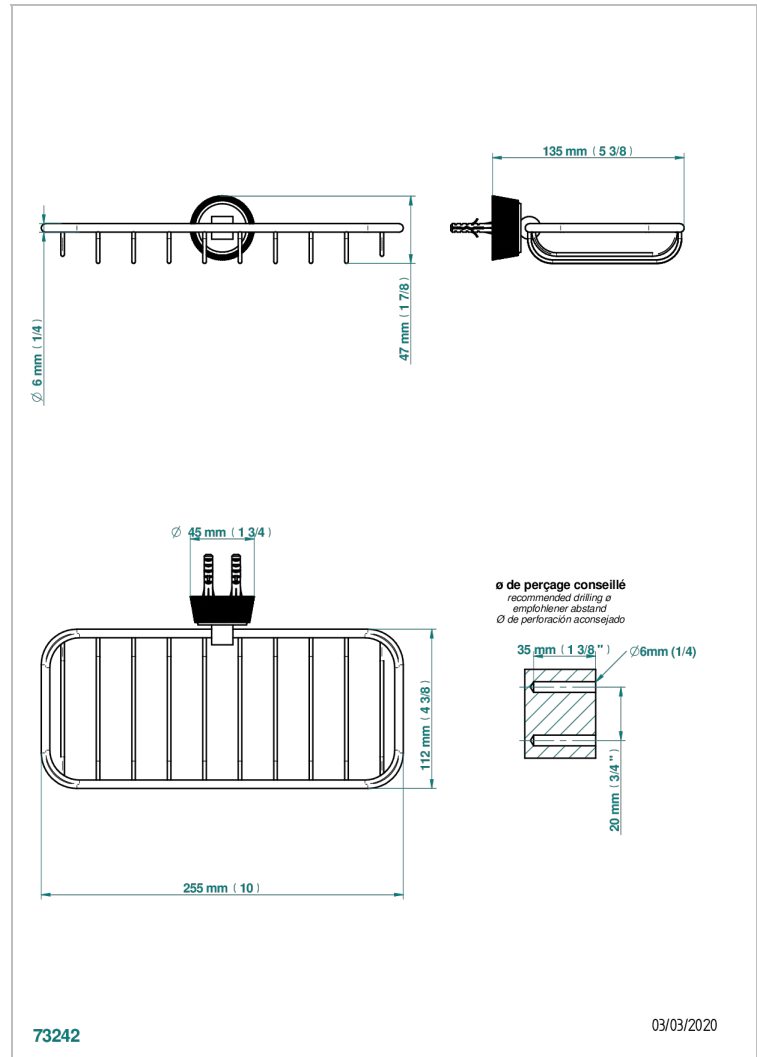

CORVAIR FIOR DI BOSCO

U8K-620A

Soap basket, wall mounted 10" x 4"3/8

THG[®]
PARIS

CHARACTERISTIC

- Corvoir Fior di Bosco
- Soap basket, wall mounted 10" x 4"3/8

AVAILABLE FINITIONS

Black ceram - D30
Blush PVD - H62
Brass color PVD - H49
Brown bronze color PVD - F33
Chrome polished - A02
Gold color PVD - H52