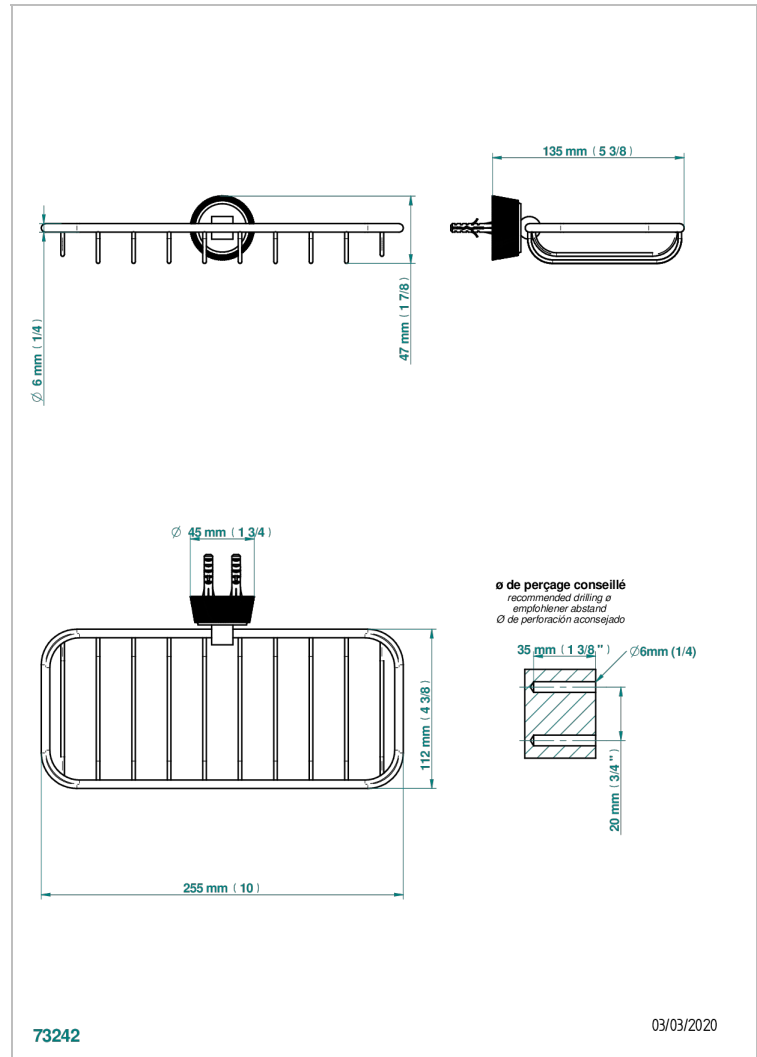

CORVAIR FIOR DI BOSCO

U8K-620A

Net soap dish

THG[®]
PARIS

CHARACTERISTIC

- Corvoir Fior di Bosco
- Net soap dish

AVAILABLE FINITIONS

Black ceram - D30
Blush PVD - H62
Brass color PVD - H49
Brown bronze color PVD - F33
Gold color PVD - H52
Graphite PVD - H64