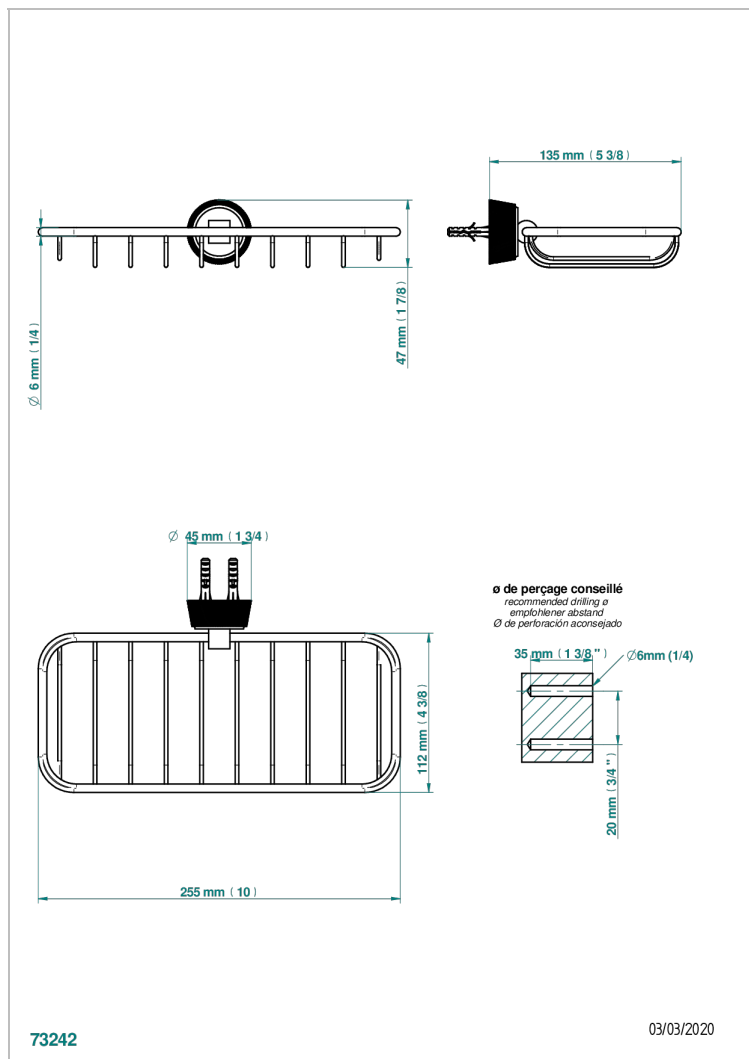

CORVAIR PORTORO WITH LEVER HANDLES

U8J-620A

Soap basket, wall mounted 10" x 4"3/8

THG[®]
PARIS

CHARACTERISTIC

- Corvaair Portoro with lever handles
- Soap basket, wall mounted 10" x 4"3/8

AVAILABLE FINITIONS