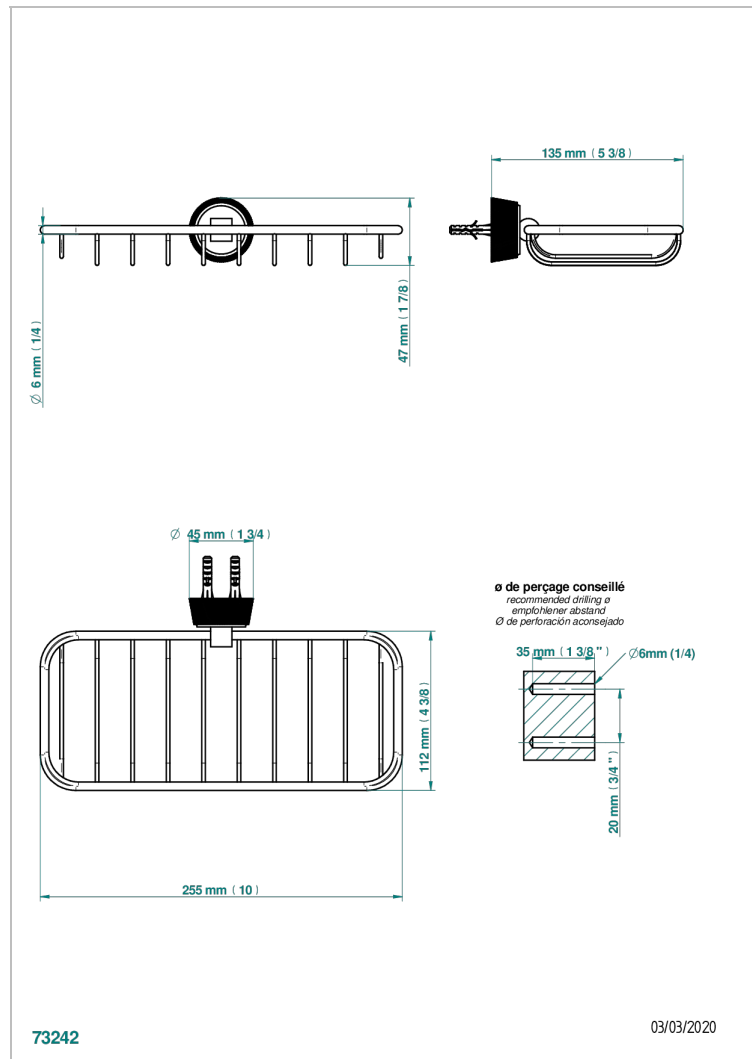

CORVAIR PORTORO WITH LEVER

U8J-620A

Net soap dish

THG[®]
PARIS

CHARACTERISTIC

- Corvaair Portoro with lever
- Net soap dish

AVAILABLE FINITIONS

Black ceram - D30
Blush PVD - H62
Brass color PVD - H49
Brown bronze color PVD - F33
Gold color PVD - H52
Graphite PVD - H64