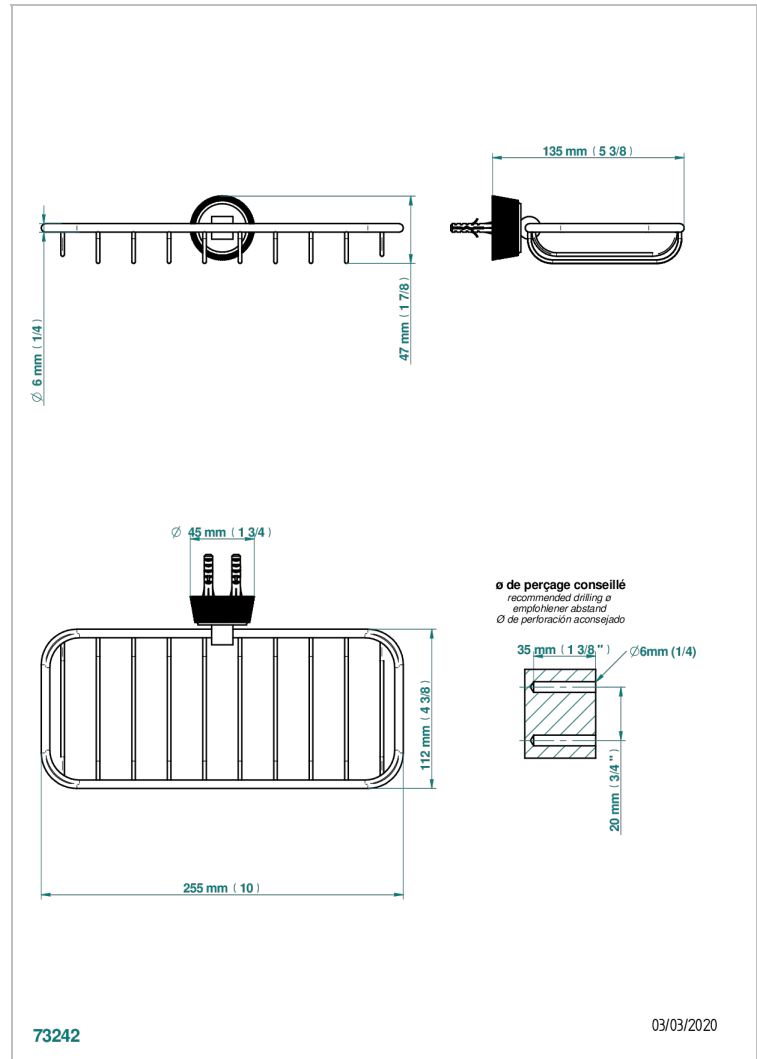

CORVAIR PORTORO

U8H-620A

Soap basket, wall mounted 10" x 4"3/8

THG
PARIS

CHARACTERISTIC

- Corvaair Portoro
- Soap basket, wall mounted 10" x 4"3/8

AVAILABLE FINITIONS

Black ceram - D30
Blush PVD - H62
Brass color PVD - H49
Brown bronze color PVD - F33
Chrome polished - A02
Gold color PVD - H52