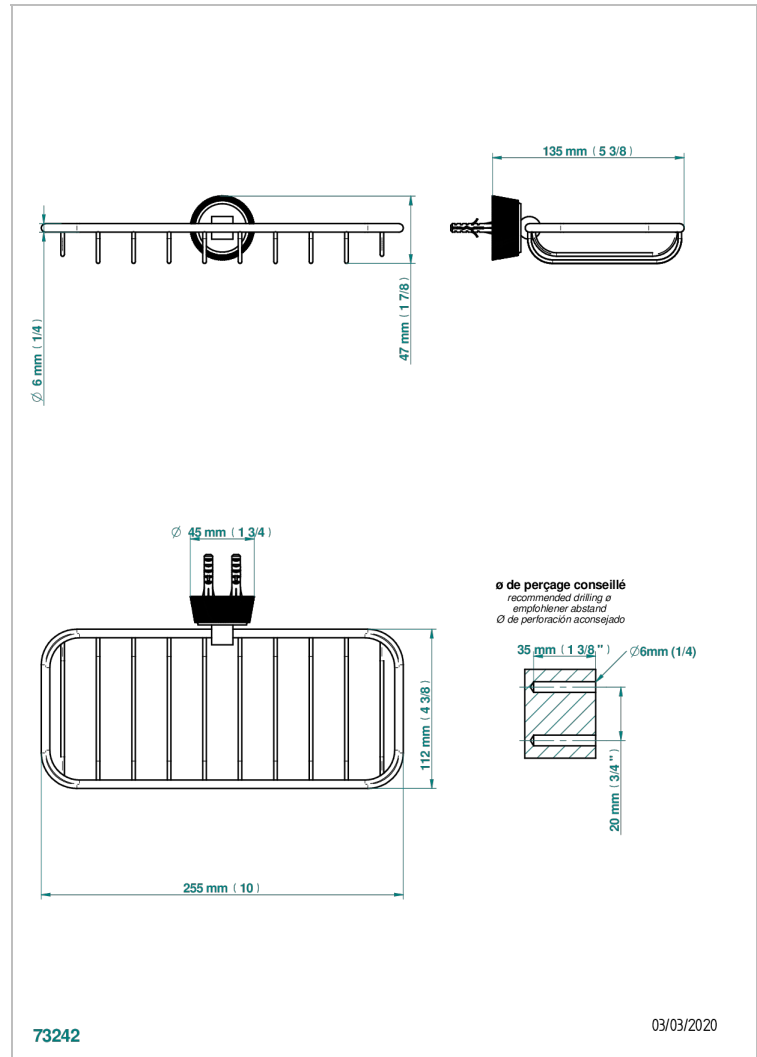

CORVAIR PORTORO

U8H-620A

Net soap dish

THG[®]
PARIS

73242

03/03/2020

CHARACTERISTIC

- Corvaair Portoro
- Net soap dish