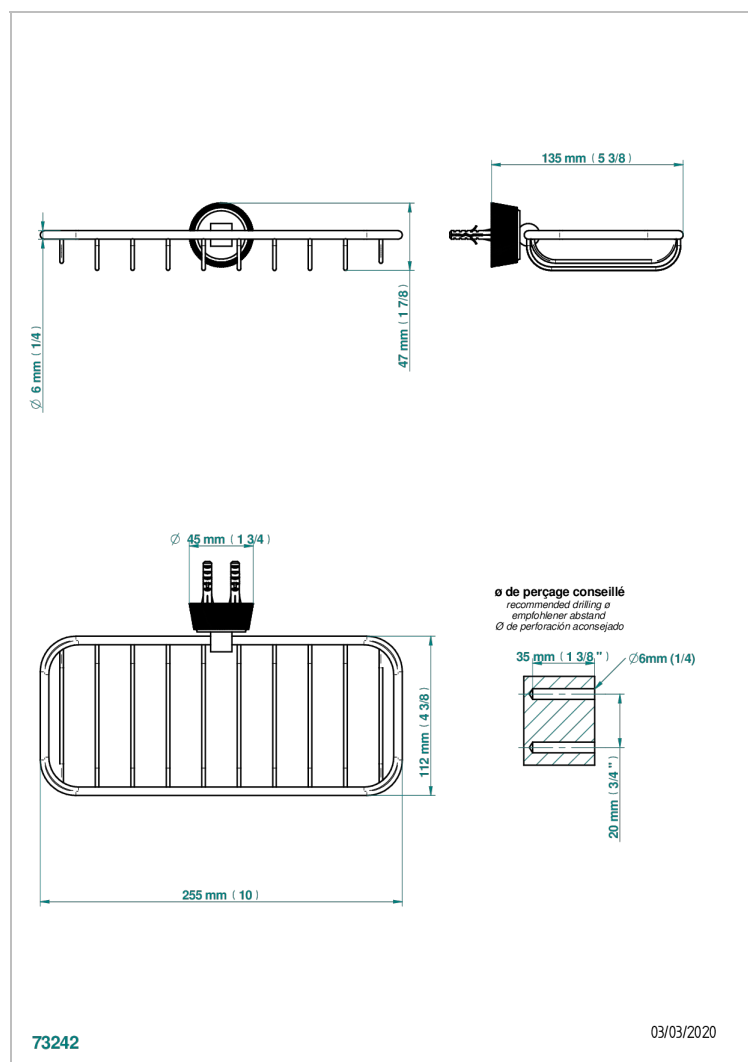

# CORVAIR HOWLITE WITH LEVER HANDLES

U8G-620A

Soap basket, wall mounted 10" x 4"3/8

THG  
PARIS

## CHARACTERISTIC

- Corvaire Howlite with lever handles
- Soap basket, wall mounted 10" x 4"3/8