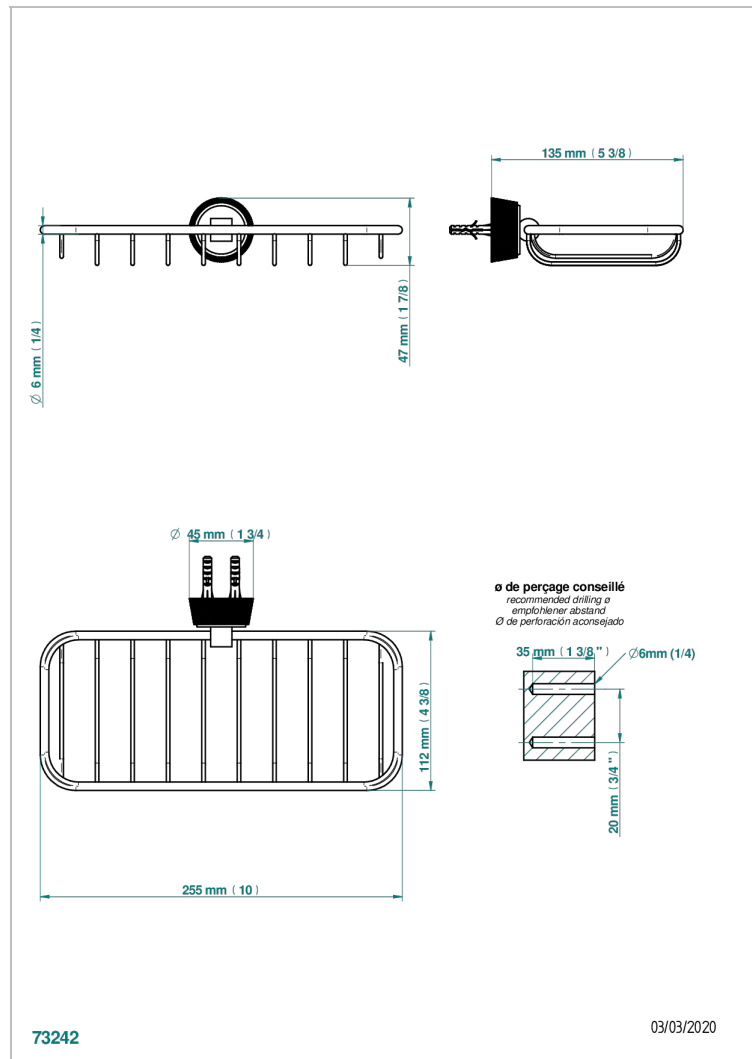

CORVAIR HOWLITE WITH LEVER

U8G-620A

Net soap dish

THG[®]
PARIS

CHARACTERISTIC

- Corvaire Howlite with lever
- Net soap dish

AVAILABLE FINITIONS

Black ceram - D30
Blush PVD - H62
Brass color PVD - H49
Brown bronze color PVD - F33
Gold color PVD - H52
Graphite PVD - H64