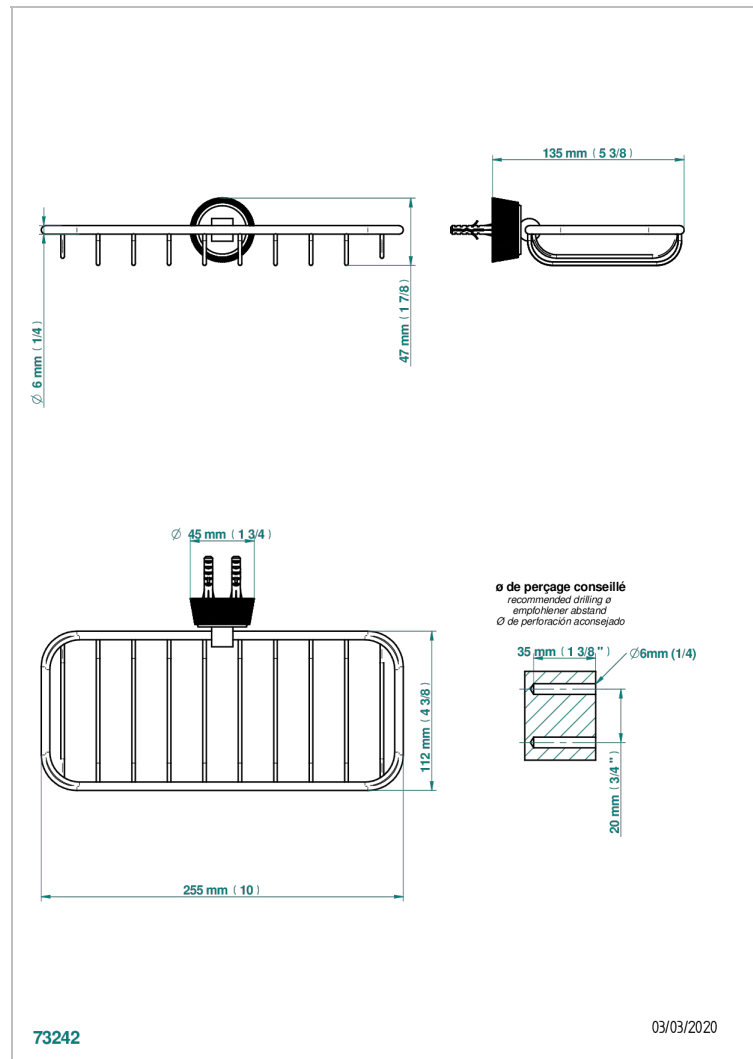

# CORVAIR HOWLITE WITH LEVER

U8G-620A

Net soap dish

THG<sup>®</sup>  
PARIS

## CHARACTERISTIC

- Corvaire Howlite with lever
- Net soap dish